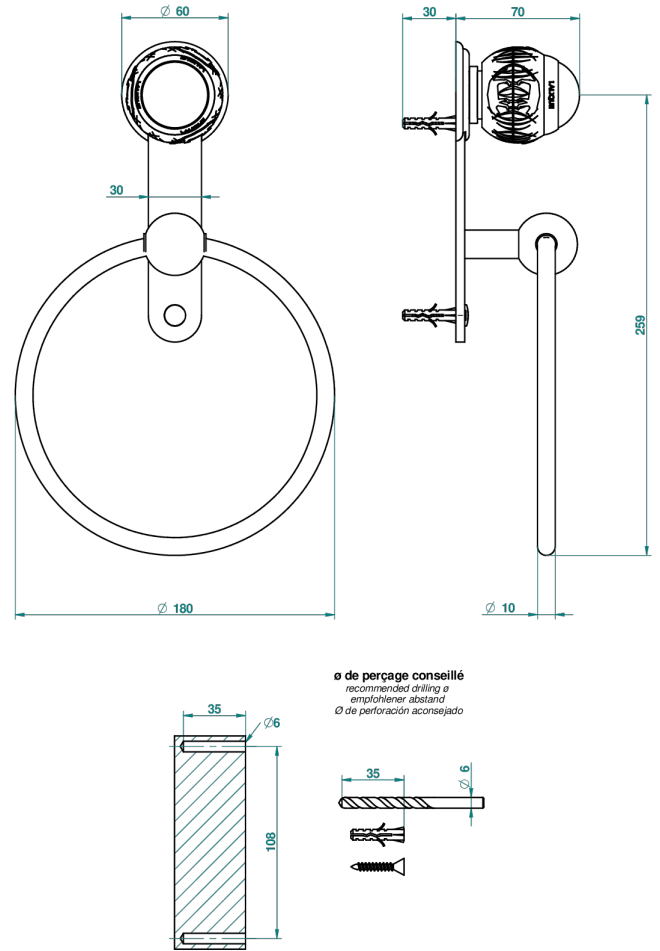

PANTHERE BLACK CRYSTAL

A2K-504N

Towel ring

THG[®]
PARIS

39745

22/09/2010

CHARACTERISTIC

- Panthère Black crystal
- Towel ring