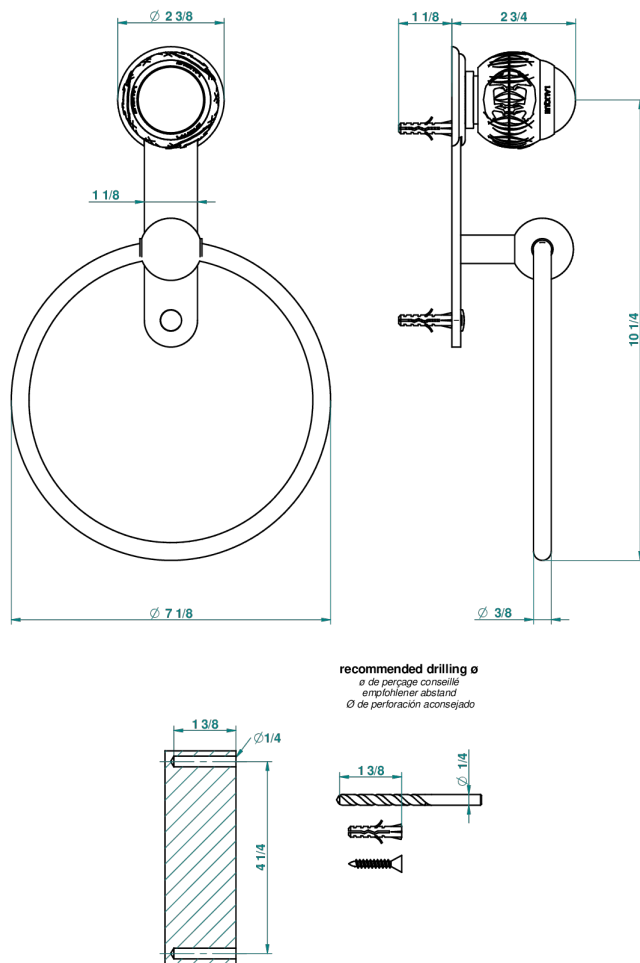

PANTHERE BLACK CRYSTAL

A2K-504N

Towel ring

39745

22/09/2010

CHARACTERISTIC

- Panthère Black crystal
- Towel ring

AVAILABLE FINITIONS