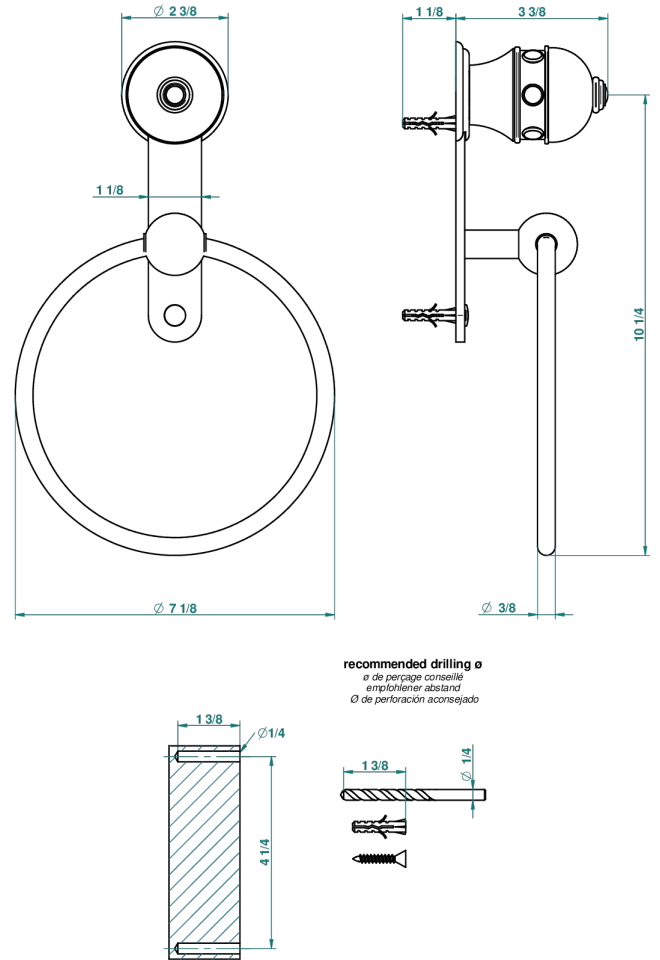

# SULLY WHITE ONYX

U1S-504N

Towel ring

THG<sup>®</sup>  
PARIS

39743

22/09/2010

## CHARACTERISTIC

- Sully white onyx
- Towel ring