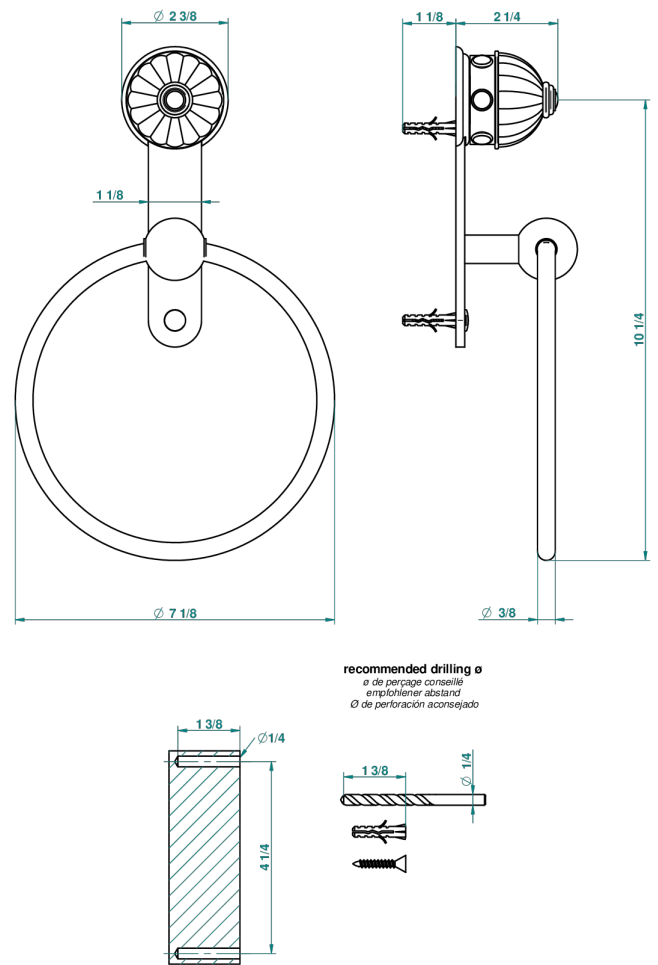

CHEVERNY RED JASPER

A1U-504N

Towel ring

39736

30/05/2011

CHARACTERISTIC

- Cheverny red Jasper
- Towel ring

AVAILABLE FINITIONS