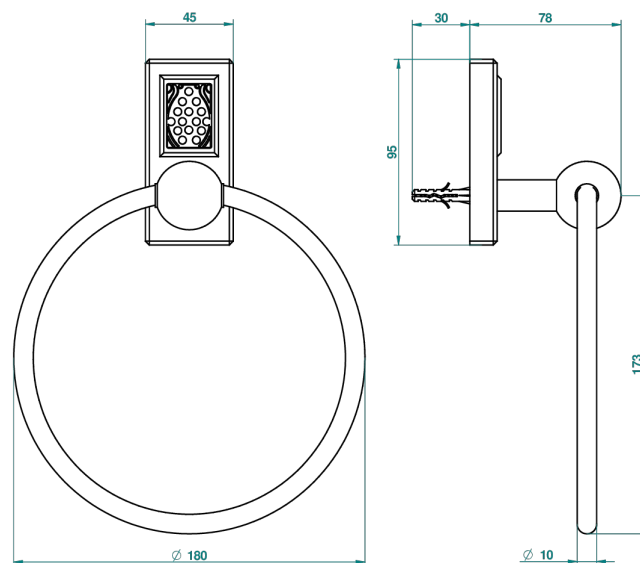

METROPOLIS BLACK CRYSTAL WITH LEVER HANDLES

A2M-504N

Towel ring

39610

10/09/2010

CHARACTERISTIC

- Métropolis Black crystal with lever handles
- Towel ring

AVAILABLE FINITIONS

Black ceram - D30
Blush PVD - H62
Brass color PVD - H49
Brown bronze color PVD - F33
Chrome polished - A02
Chrome polished / gold polished - G02

Gold color PVD - H52
Gold mat - F07
Gold polished - F01
Graphite PVD - H64
Matt Umber PVD - H67
Matt blush PVD - H60

Matt brass color PVD - H50
Matt brown bronze color PVD - F34
Matt chrome (American satin) - C02
Matt gold color PVD - H53
Matt graphite PVD - H65
Matt nickel (American satin) - C01

Matt nickel color PVD - H56
Nickel antique / Sovereign - H28
Nickel color PVD - H55
Nickel polished - B01
Soft gold - F30
Soft matt gold - F31

Umber PVD - H66