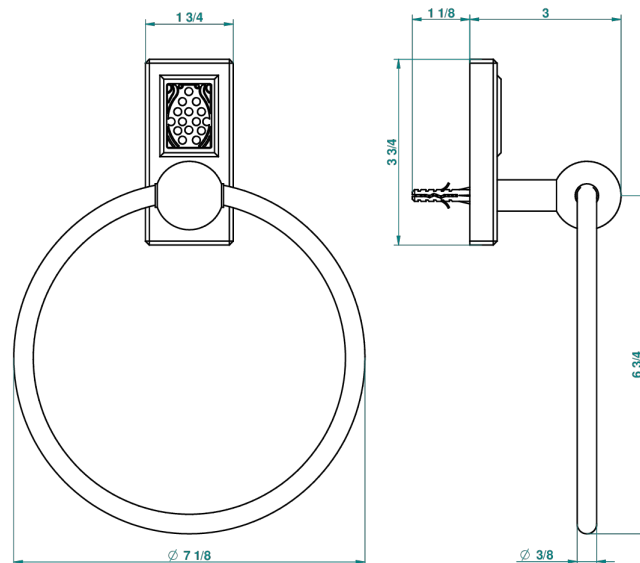

METROPOLIS BLACK CRYSTAL WITH LEVER HANDLES

A2M-504N

Towel ring

39610

10/09/2010

CHARACTERISTIC

- Métropolis Black crystal with lever handles
- Towel ring

AVAILABLE FINITIONS

Black ceram - D30
Blush PVD - H62
Brass color PVD - H49
Brown bronze color PVD - F33
Chrome polished - A02
Chrome polished / gold polished - G02

Gold color PVD - H52
Gold mat - F07
Gold polished - F01
Graphite PVD - H64
Matt Umber PVD - H67
Matt blush PVD - H60

Matt brass color PVD - H50
Matt brown bronze color PVD - F34
Matt chrome (American satin) - C02
Matt gold color PVD - H53
Matt graphite PVD - H65
Matt nickel (American satin) - C01

Matt nickel color PVD - H56
Nickel antique / Sovereign - H28
Nickel color PVD - H55
Nickel polished - B01
Soft gold - F30
Soft matt gold - F31

Umber PVD - H66