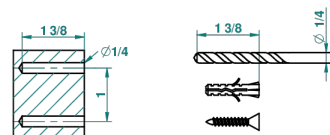

METROPOLIS BLACK CRYSTAL WITH LEVER HANDLES

A2M-504N

Towel ring

39610

10/09/2010

CHARACTERISTIC

- Métropolis Black crystal with lever handles
- Towel ring

AVAILABLE FINITIONS

Black ceram - D30
Blush PVD - H62
Brass color PVD - H49
Brown bronze color PVD - F33
Chrome polished - A02
Chrome polished / gold polished - G02

Gold color PVD - H52
Gold mat - F07
Gold polished - F01
Graphite PVD - H64
Matt Umber PVD - H67
Matt blush PVD - H60

Matt brass color PVD - H50
Matt brown bronze color PVD - F34
Matt chrome (American satin) - C02
Matt gold color PVD - H53
Matt graphite PVD - H65
Matt nickel (American satin) - C01

Matt nickel color PVD - H56
Nickel antique / Sovereign - H28
Nickel color PVD - H55
Nickel polished - B01
Soft gold - F30
Soft matt gold - F31

Umber PVD - H66