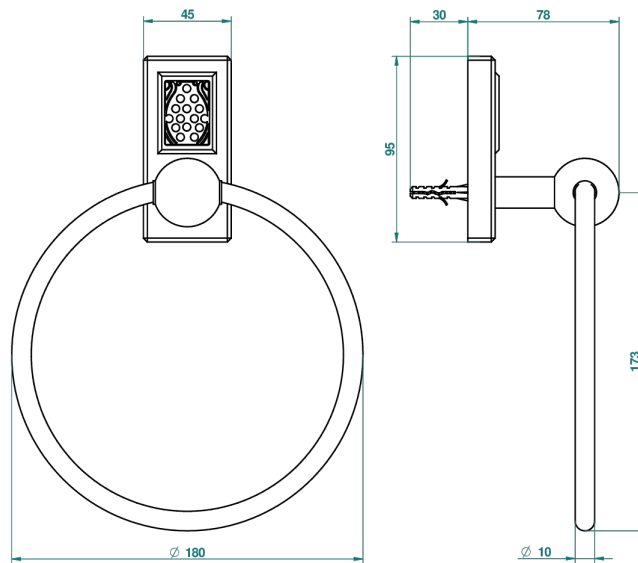

METROPOLIS BLACK CRYSTAL WITH LEVER

A2M-504N

Single towel ring

39610

10/09/2010

CHARACTERISTIC

- Métropolis Black crystal with lever
- Single towel ring

AVAILABLE FINITIONS

Antique nickel - H28
Black ceram - D30
Blush PVD - H62
Brass color PVD - H49
Brown bronze color PVD - F33
Gold color PVD - H52

Graphite PVD - H64
Matt Umber PVD - H67
Matt blush PVD - H60
Matt brass color PVD - H50
Matt brown bronze color PVD - F34
Matt chrome - C02

Matt gold - F07
Matt gold color PVD - H53
Matt graphite PVD - H65
Matt nickel (color finish) - C01
Matt nickel color PVD - H56
Nickel color PVD - H55

Polished chrome (color finish) - A02
Polished chrome / Polished gold (color finish) - G02
Polished gold (color finish) - F01
Polished nickel - B01
Soft gold - F30
Soft matt gold - F31
Umber PVD - H66