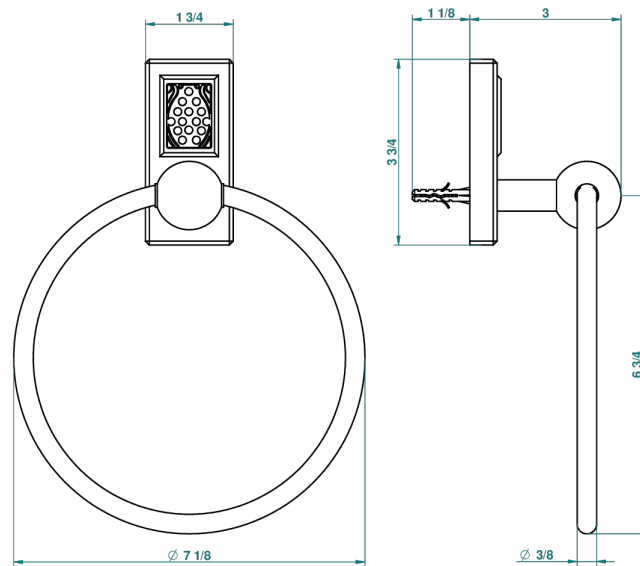

METROPOLIS BLACK CRYSTAL WITH LEVER

A2M-504N

Single towel ring

39610

10/09/2010

CHARACTERISTIC

- Métropolis Black crystal with lever
- Single towel ring

AVAILABLE FINITIONS

Antique nickel - H28
Black ceram - D30
Blush PVD - H62
Brass color PVD - H49
Brown bronze color PVD - F33
Gold color PVD - H52

Graphite PVD - H64
Matt Umber PVD - H67
Matt blush PVD - H60
Matt brass color PVD - H50
Matt brown bronze color PVD - F34
Matt chrome - C02

Matt gold - F07
Matt gold color PVD - H53
Matt graphite PVD - H65
Matt nickel (color finish) - C01
Matt nickel color PVD - H56
Nickel color PVD - H55

Polished chrome (color finish) - A02
Polished chrome / Polished gold (color finish) - G02
Polished gold (color finish) - F01
Polished nickel - B01
Soft gold - F30
Soft matt gold - F31
Umber PVD - H66