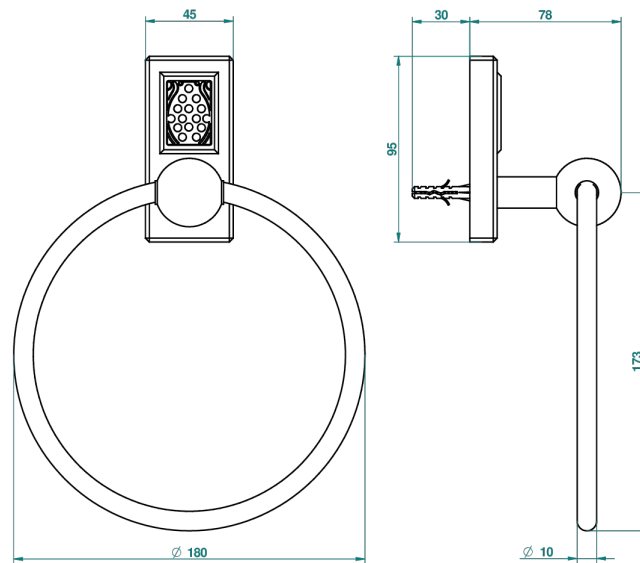

METROPOLIS BLACK CRYSTAL WITH LEVER

A2M-504N

Single towel ring

39610

10/09/2010

CHARACTERISTIC

- Métropolis Black crystal with lever
- Single towel ring

AVAILABLE FINITIONS

Antique nickel - H28
Black ceram - D30
Blush PVD - H62
Brass color PVD - H49
Brown bronze color PVD - F33
Gold color PVD - H52

Graphite PVD - H64
Matt Umber PVD - H67
Matt blush PVD - H60
Matt brass color PVD - H50
Matt brown bronze color PVD - F34
Matt chrome - C02

Matt gold - F07
Matt gold color PVD - H53
Matt graphite PVD - H65
Matt nickel (color finish) - C01
Matt nickel color PVD - H56
Nickel color PVD - H55

Polished chrome (color finish) - A02
Polished chrome / Polished gold (color finish) - G02
Polished gold (color finish) - F01
Polished nickel - B01
Soft gold - F30
Soft matt gold - F31
Umber PVD - H66