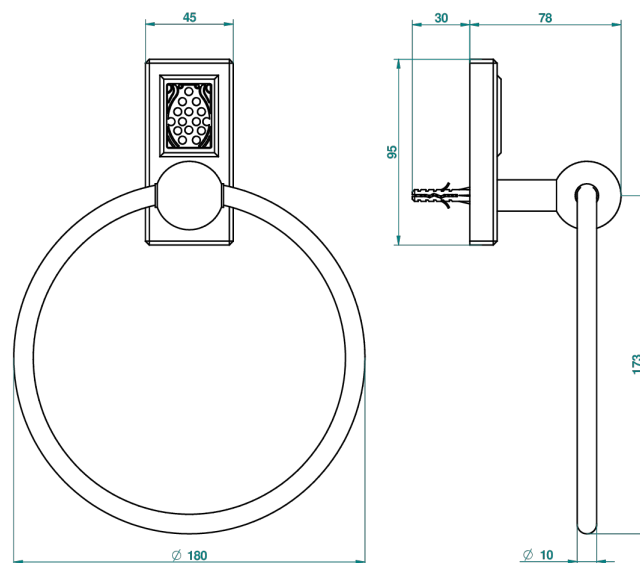

METROPOLIS BLACK CRYSTAL WITH LEVER

A2M-504N

Single towel ring

39610

10/09/2010

CHARACTERISTIC

- Métropolis Black crystal with lever
- Single towel ring

AVAILABLE FINITIONS

Antique nickel - H28
Black ceram - D30
Blush PVD - H62
Brass color PVD - H49
Brown bronze color PVD - F33
Gold color PVD - H52

Graphite PVD - H64
Matt Umber PVD - H67
Matt blush PVD - H60
Matt brass color PVD - H50
Matt brown bronze color PVD - F34
Matt chrome - C02

Matt gold - F07
Matt gold color PVD - H53
Matt graphite PVD - H65
Matt nickel (color finish) - C01
Matt nickel color PVD - H56
Nickel color PVD - H55

Polished chrome (color finish) - A02
Polished chrome / Polished gold (color finish) - G02
Polished gold (color finish) - F01
Polished nickel - B01
Soft gold - F30
Soft matt gold - F31
Umber PVD - H66