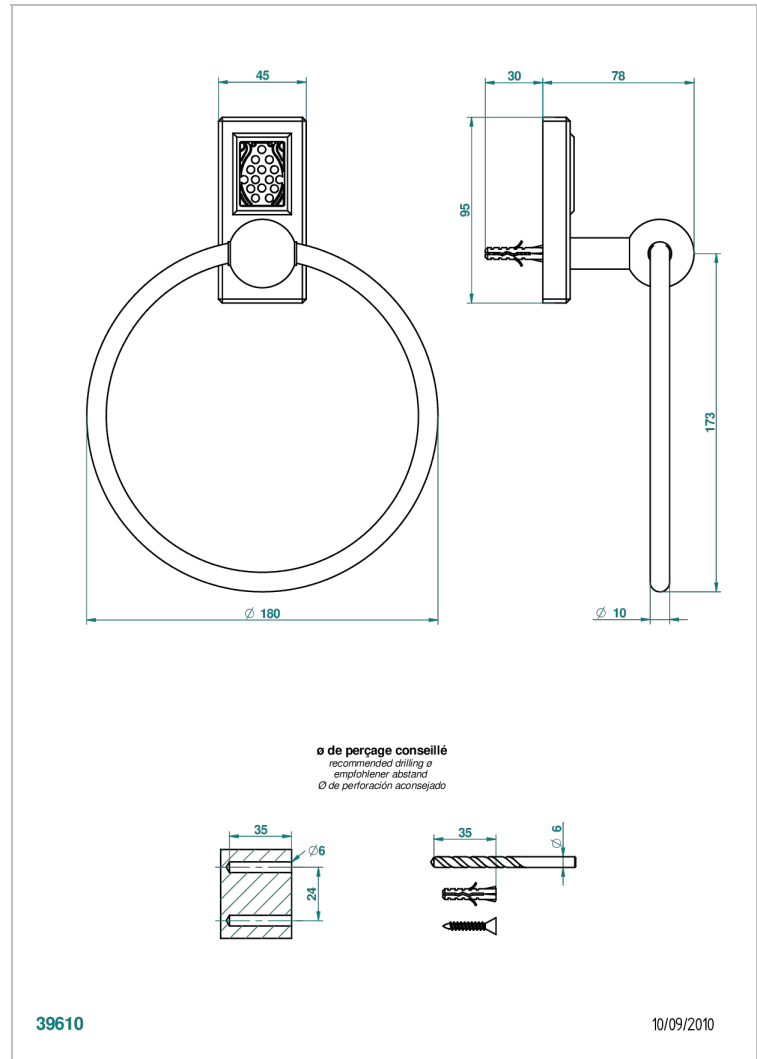

METROPOLIS BLACK CRYSTAL WITH LEVER

A2M-504N

毛巾环

特色

- Métropolis Black crystal with lever
- 毛巾环

可选饰面

Black ceram - D30
Blush PVD - H62
Graphite PVD - H64
Matt Umber PVD - H67
Matt blush PVD - H60
Matt graphite PVD - H65