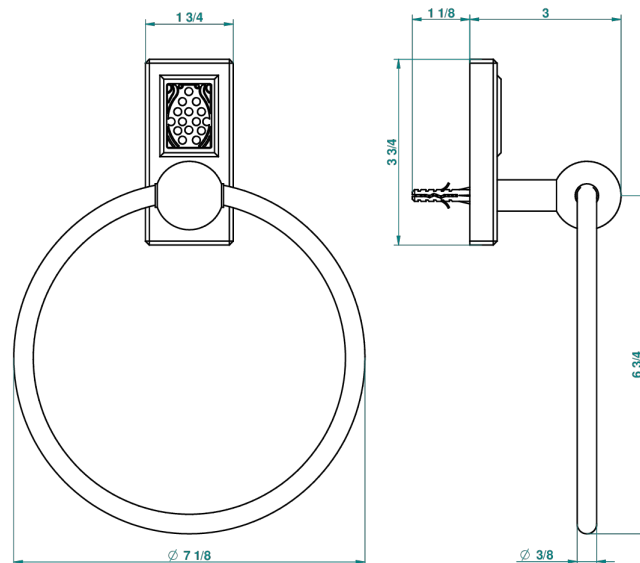

METROPOLIS BLACK CRYSTAL WITH LEVER

A2M-504N

Single towel ring

39610

10/09/2010

CHARACTERISTIC

- Métropolis Black crystal with lever
- Single towel ring

AVAILABLE FINITIONS

Antique nickel - H28
Black ceram - D30
Blush PVD - H62
Brass color PVD - H49
Brown bronze color PVD - F33
Gold color PVD - H52

Graphite PVD - H64
Matt Umber PVD - H67
Matt blush PVD - H60
Matt brass color PVD - H50
Matt brown bronze color PVD - F34
Matt chrome - C02

Matt gold - F07
Matt gold color PVD - H53
Matt graphite PVD - H65
Matt nickel (color finish) - C01
Matt nickel color PVD - H56
Nickel color PVD - H55

Polished chrome (color finish) - A02
Polished chrome / Polished gold (color finish) - G02
Polished gold (color finish) - F01
Polished nickel - B01
Soft gold - F30
Soft matt gold - F31
Umber PVD - H66