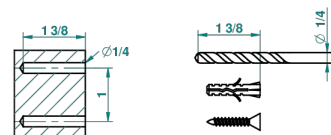

METROPOLIS BLACK CRYSTAL WITH LEVER

A2M-504N

Single towel ring

39610

10/09/2010

CHARACTERISTIC

- Métropolis Black crystal with lever
- Single towel ring

AVAILABLE FINITIONS

Antique nickel - H28
Black ceram - D30
Blush PVD - H62
Brass color PVD - H49
Brown bronze color PVD - F33
Gold color PVD - H52

Graphite PVD - H64
Matt Umber PVD - H67
Matt blush PVD - H60
Matt brass color PVD - H50
Matt brown bronze color PVD - F34
Matt chrome - C02

Matt gold - F07
Matt gold color PVD - H53
Matt graphite PVD - H65
Matt nickel (color finish) - C01
Matt nickel color PVD - H56
Nickel color PVD - H55

Polished chrome (color finish) - A02
Polished chrome / Polished gold (color finish) - G02
Polished gold (color finish) - F01
Polished nickel - B01
Soft gold - F30
Soft matt gold - F31
Umber PVD - H66