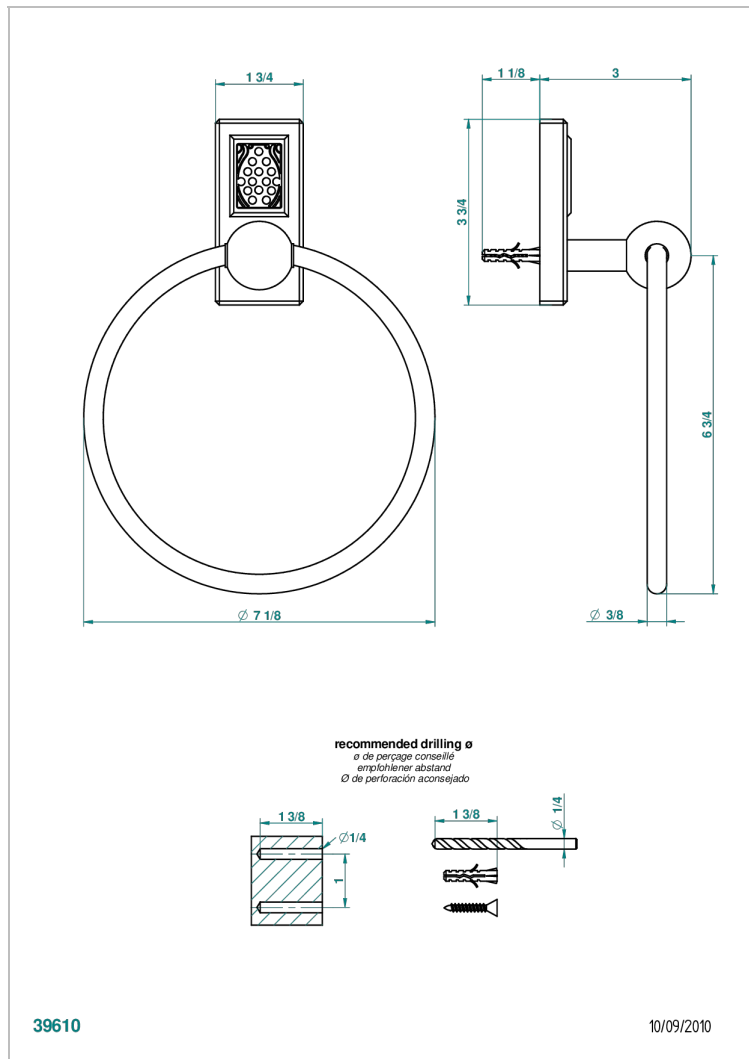

METROPOLIS BLACK CRYSTAL WITH LEVER

A2M-504N

毛巾环

特色

- Métropolis Black crystal with lever
- 毛巾环

可选饰面

Black ceram - D30
 Blush PVD - H62
 Graphite PVD - H64
 Matt Umber PVD - H67
 Matt blush PVD - H60
 Matt graphite PVD - H65