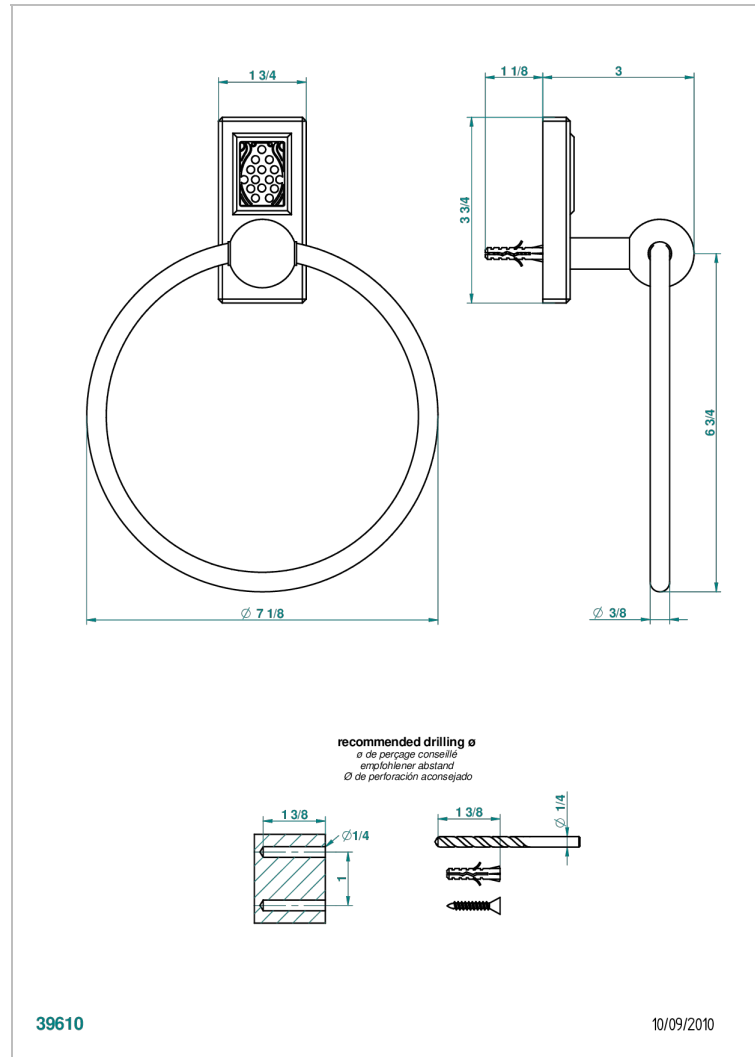

METROPOLIS BLACK CRYSTAL

A2L-504N

Single towel ring

CHARACTERISTIC

- Métropolis Black crystal
- Single towel ring

AVAILABLE FINITIONS

Antique nickel - H28
 Black ceram - D30
 Blush PVD - H62
 Brass color PVD - H49
 Brown bronze color PVD - F33
 Gold color PVD - H52