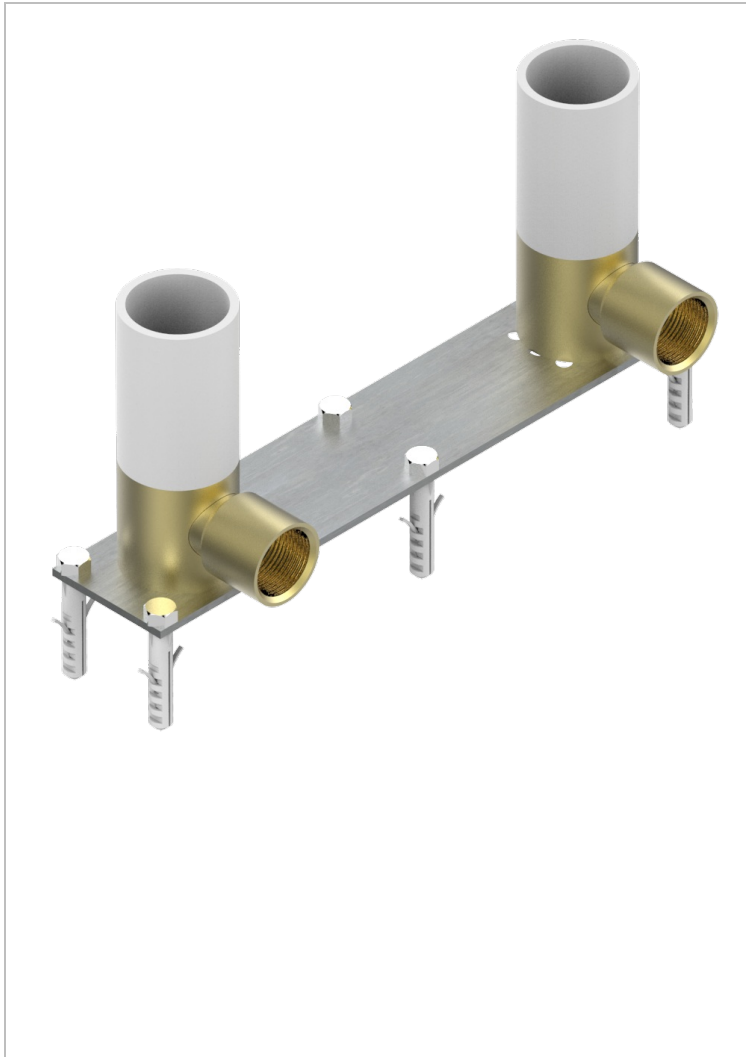

GENERAL ITEMS

G00-13800A

Set of installation for tub filler

39555

31/07/2023

CHARACTERISTIC

- General Items
- Set of installation for tub filler

AVAILABLE FINITIONS

*** - A00