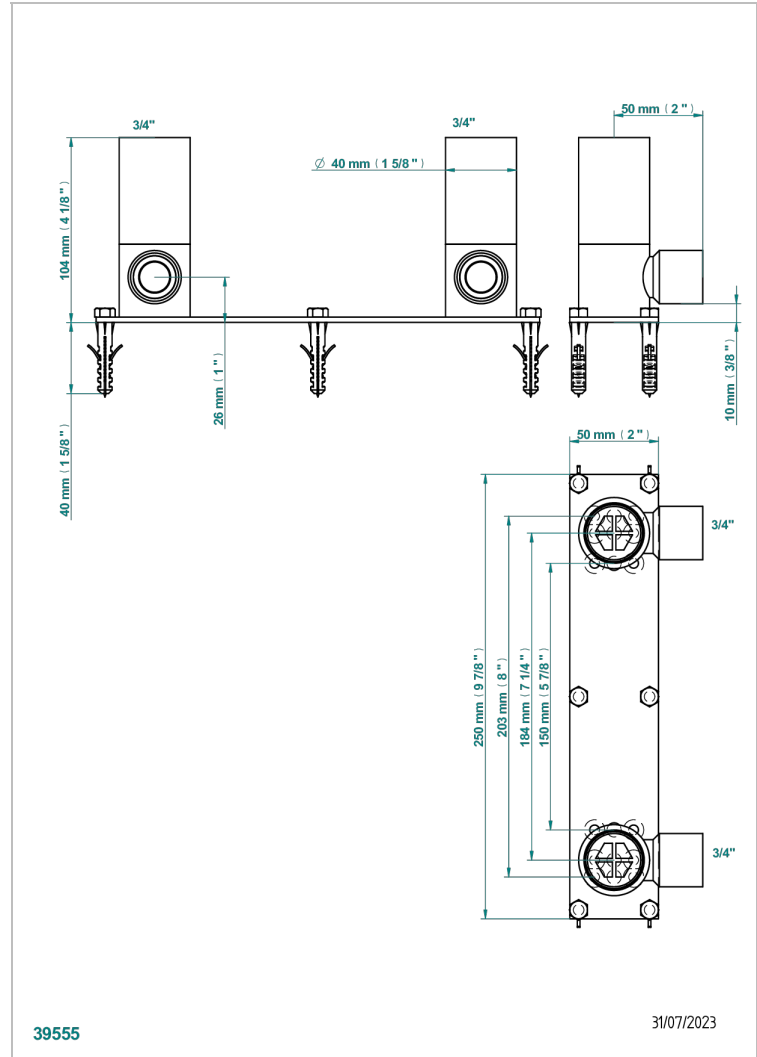

GENERAL ITEMS

G00-13800A

Set of installation for tub filler

39555

31/07/2023

CHARACTERISTIC

- General Items
- Set of installation for tub filler

AVAILABLE FINITIONS

*** - A00