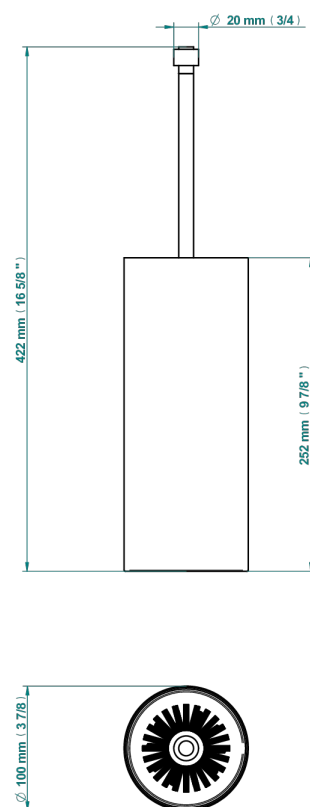

HAMPTONS WITH LEVER HANDLES

G4S-4700

Free standing toilet brush holder

THG[®]
PARIS

39485

09/03/2022

CHARACTERISTIC

- Hamptons with lever handles
- Free standing toilet brush holder