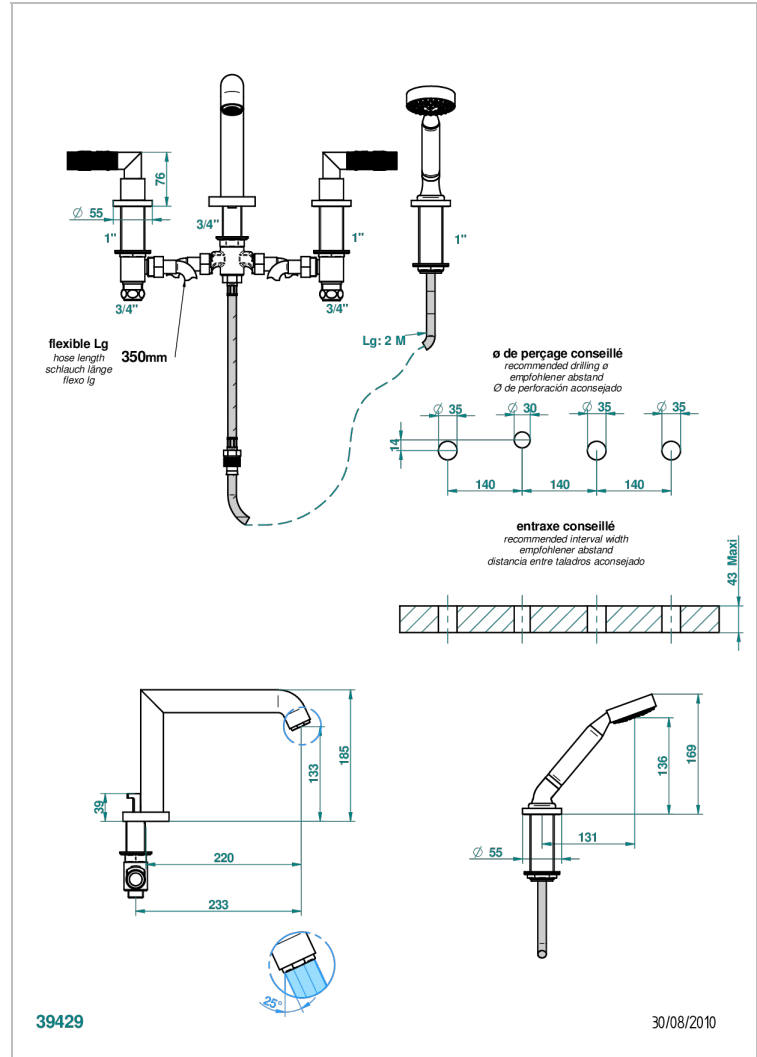

BAMBOU BLACK CRYSTAL

A33-112BSG

Rim mounted 4-hole bath/shower mixer, diverter to super goliath spout

THG[®]
PARIS

CHARACTERISTIC

- ACS : 18ACCLY473
- DVGW : DW-6501CQ0592
- NF : NF EN 200 - IID/A - Chrome

TECHNICAL SPECS

- Recommandé : 3 bars (max. 5 bars) - Advised : 43,5 psi (max. 72 psi)
- Bec : 35 l/min à 3 bars - Douchette : 9,5 l/min à 3 bars
- Spout : 9.26 gpm at 43.5 psi - Handshower : 2.5 gpm at 43.5 psi