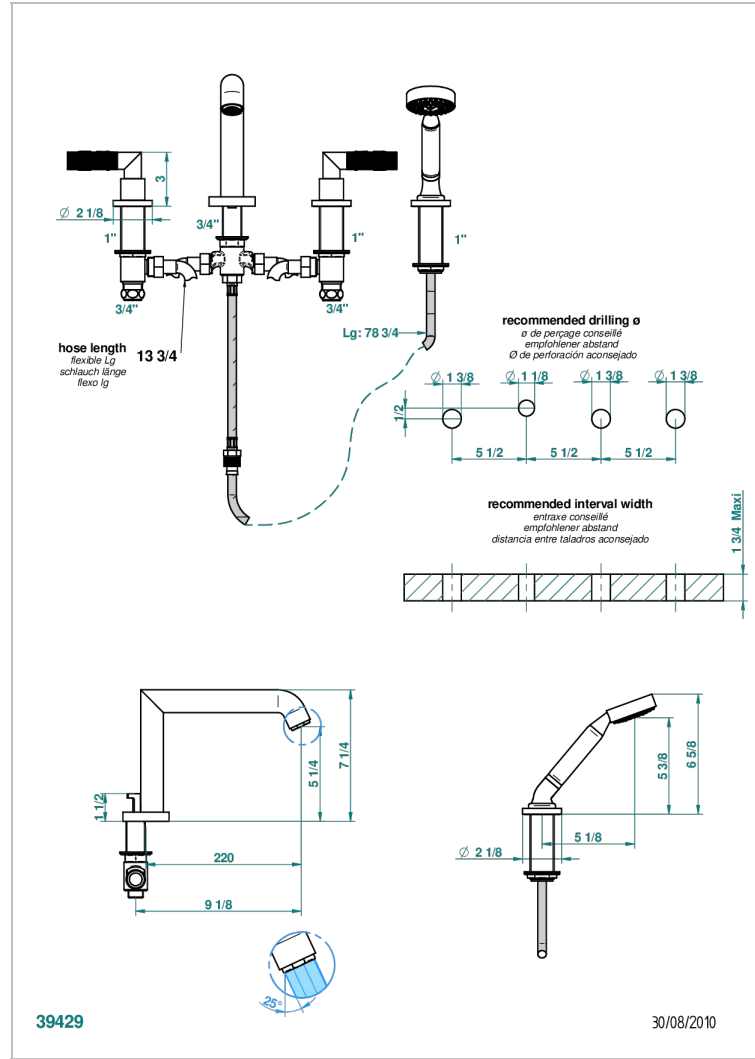

BAMBOU BLACK CRYSTAL

A33-112BSG

Rim mounted 4-hole bath/shower mixer, diverter to super goliath spout

THG[®]
PARIS

CHARACTERISTIC

- ACS : 18ACCLY473
- DVGW : DW-6501CQ0592
- NF : NF EN 200 - IID/A - Chrome

TECHNICAL SPECS

- Recommandé : 3 bars (max. 5 bars) - Advised : 43,5 psi (max. 72 psi)
- Bec : 35 l/min à 3 bars - Douchette : 9,5 l/min à 3 bars
- Spout : 9.26 gpm at 43.5 psi - Handshower : 2.5 gpm at 43.5 psi