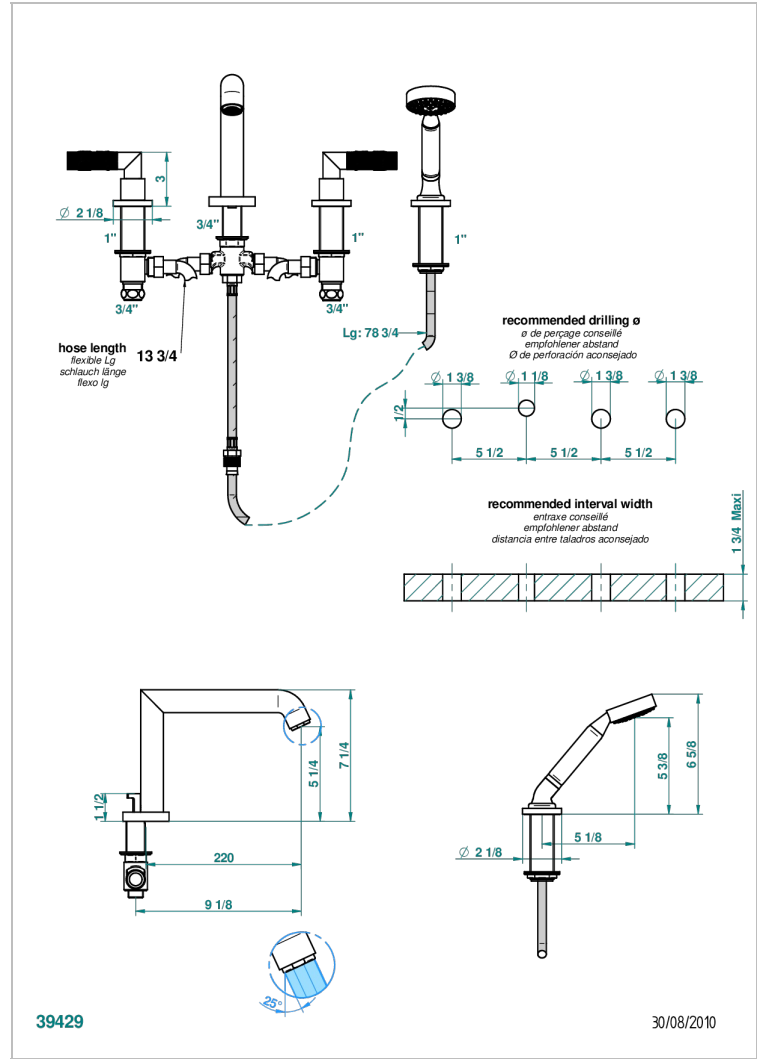

BAMBOU BLACK CRYSTAL

A33-112BSG

Rim mounted 4-hole bath/shower mixer, diverter to super goliath spout

THG[®]
PARIS

CHARACTERISTIC

- ACS : 18ACCLY473
- DVGW : DW-6501CQ0592
- NF : NF EN 200 - IID/A - Chrome

TECHNICAL SPECS

- Recommandé : 3 bars (max. 5 bars) - Advised : 43,5 psi (max. 72 psi)
- Bec : 35 l/min à 3 bars - Douchette : 9,5 l/min à 3 bars
- Spout : 9.26 gpm at 43.5 psi - Handshower : 2.5 gpm at 43.5 psi