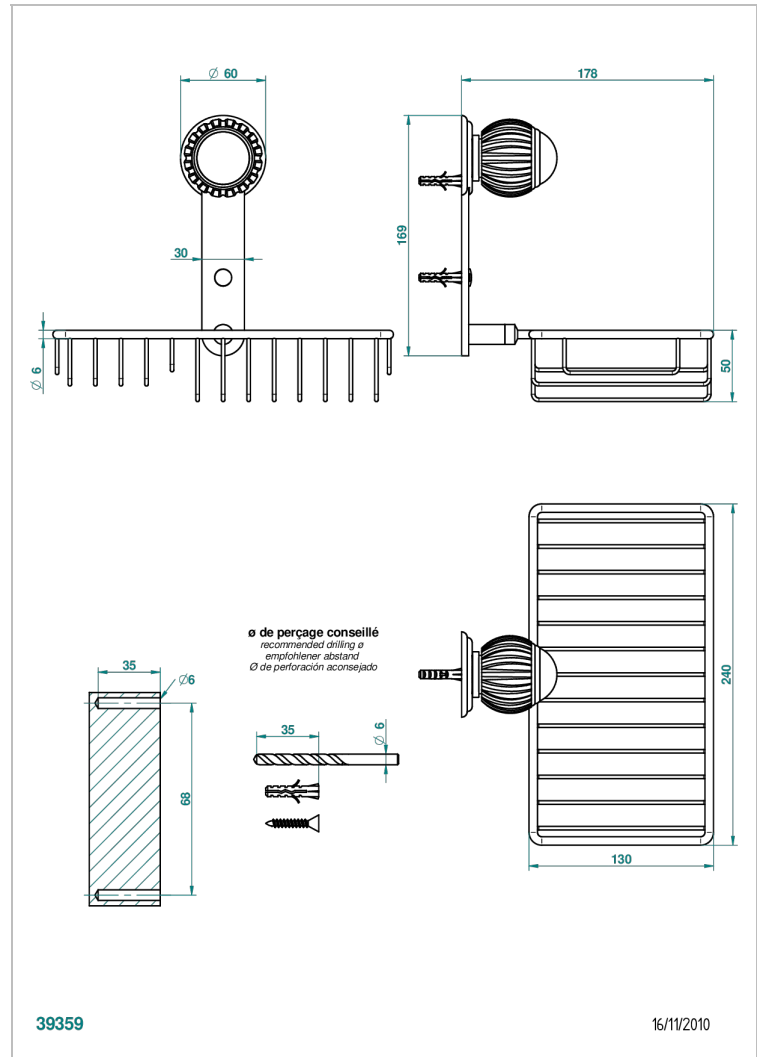

# VOGUE RED JASPER

A8N-2620

Soap and sponge holder, wall mounted

THG<sup>®</sup>  
PARIS

## CHARACTERISTIC

- Vogue red Jasper
- Soap and sponge holder, wall mounted