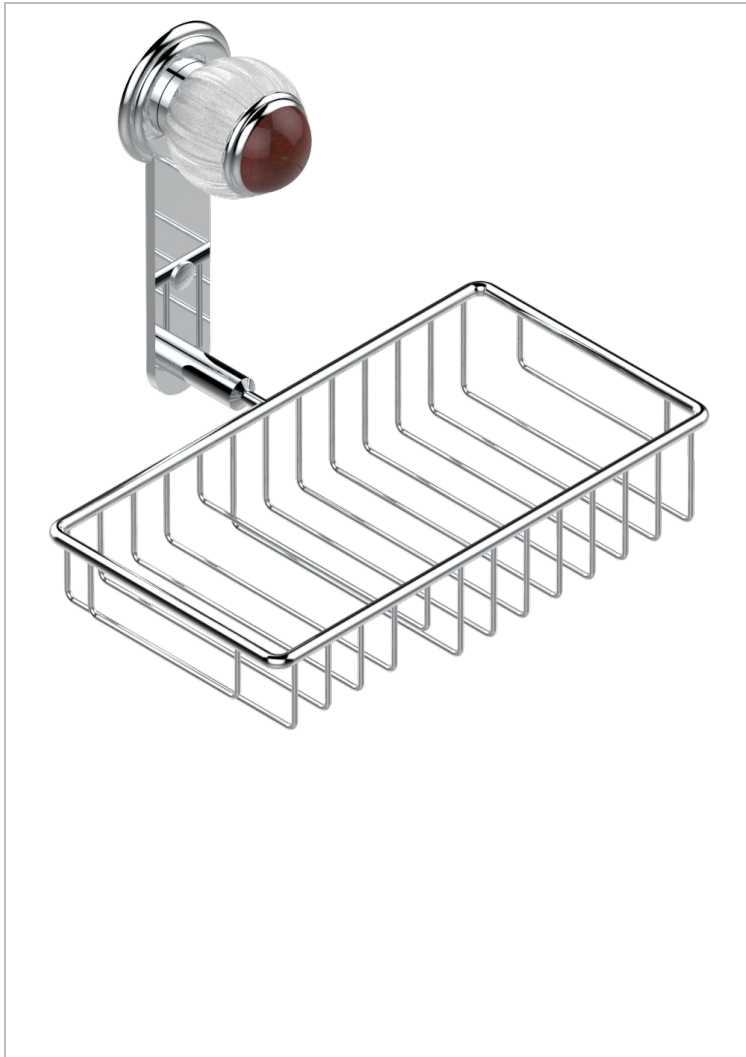

# VOGUE RED JASPER

A8N-2620

Soap and sponge holder, wall mounted

THG<sup>®</sup>  
PARIS

## CHARACTERISTIC

- Vogue red Jasper
- Soap and sponge holder, wall mounted