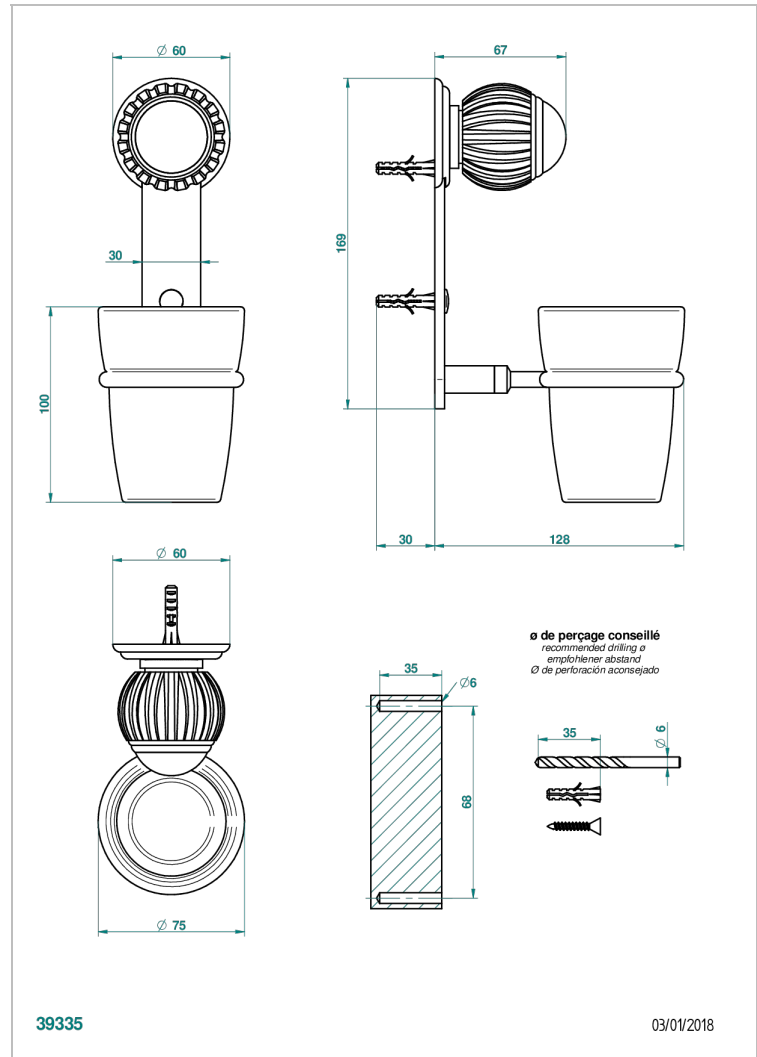

VOGUE RED JASPER

A8N-536

Tumbler holder, wall mounted

CHARACTERISTIC

- Vogue red Jasper
- Tumbler holder, wall mounted

AVAILABLE FINITIONS

Black ceram - D30
Blush PVD - H62
Brass color PVD - H49
Brown bronze color PVD - F33
Chrome polished - A02
Chrome polished / gold polished - G02