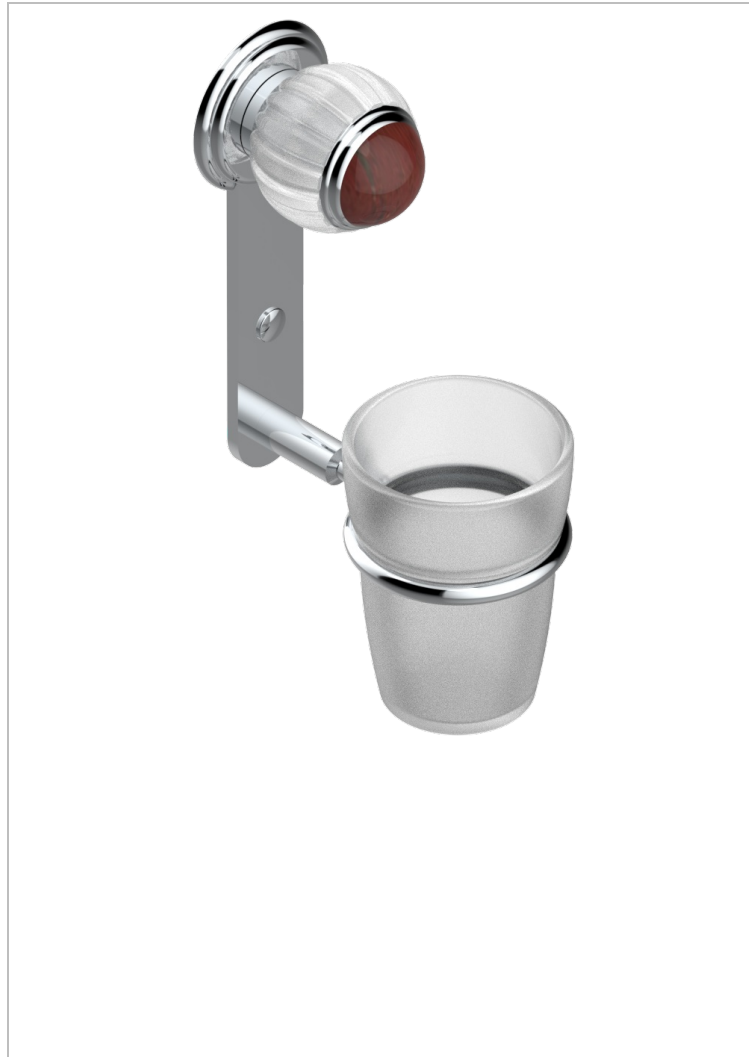

VOGUE RED JASPER

A8N-536

Tumbler holder, wall mounted

CHARACTERISTIC

- Vogue red Jasper
- Tumbler holder, wall mounted

AVAILABLE FINITIONS

Black ceram - D30
Blush PVD - H62
Brass color PVD - H49
Brown bronze color PVD - F33
Chrome polished - A02
Chrome polished / gold polished - G02

Copper antique matt, coated - H07
Gold color PVD - H52
Gold mat - F07
Gold polished - F01
Graphite PVD - H64
Light coated bronze - D01

Matt Umber PVD - H67
Matt blush PVD - H60
Matt brass color PVD - H50
Matt brown bronze color PVD - F34
Matt chrome (American satin) - C02
Matt gold color PVD - H53

Matt graphite PVD - H65
Matt nickel (American satin) - C01
Matt nickel color PVD - H56
Nickel antique / Sovereign - H28
Nickel color PVD - H55
Nickel polished - B01

Soft gold - F30
Soft matt gold - F31
Umber PVD - H66