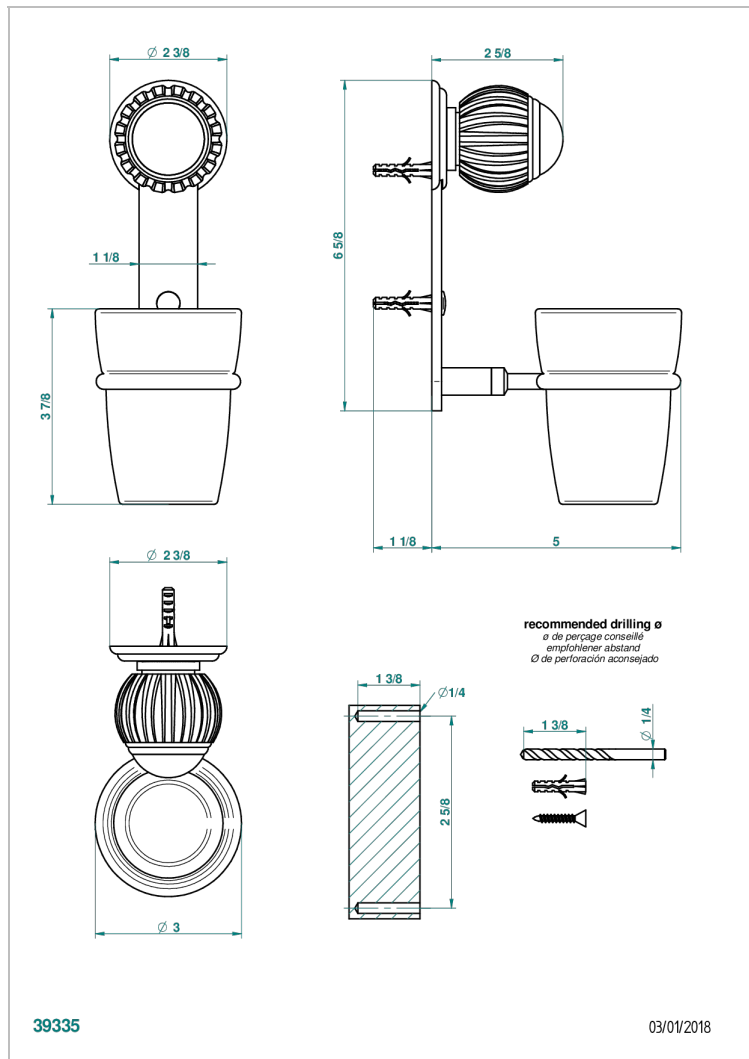

VOGUE RED JASPER

A8N-536

Tumbler holder, wall mounted

CHARACTERISTIC

- Vogue red Jasper
- Tumbler holder, wall mounted

AVAILABLE FINITIONS

Black ceram - D30

Blush PVD - H62