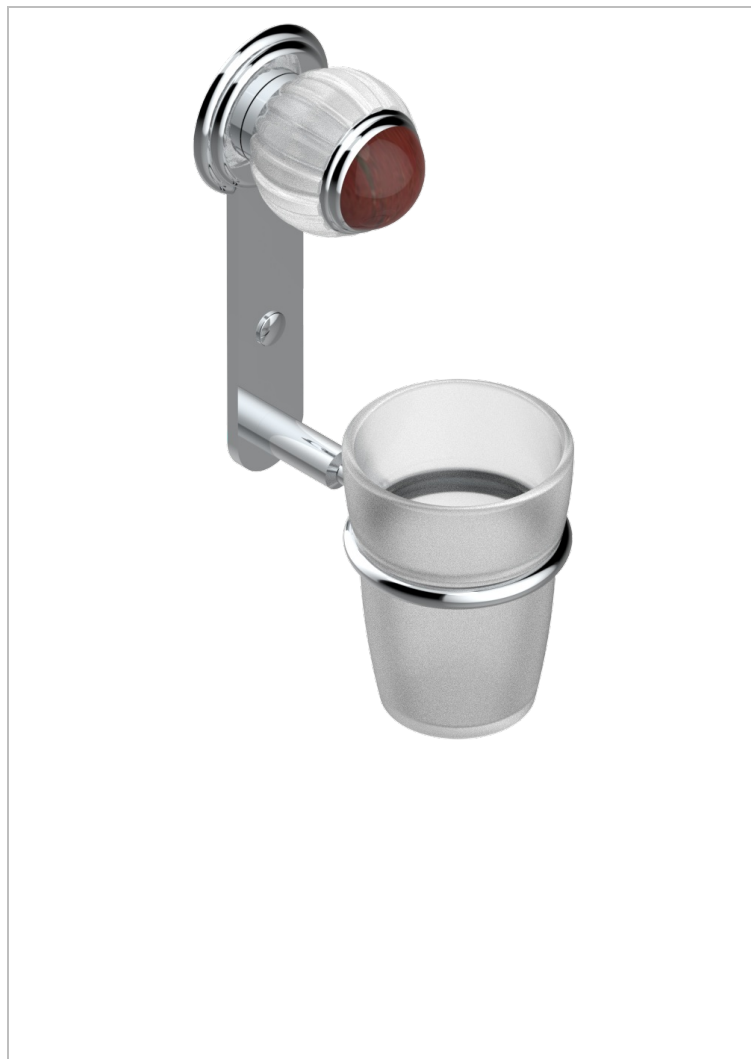

VOGUE RED JASPER

A8N-536

Tumbler holder, wall mounted

CHARACTERISTIC

- Vogue red Jasper
- Tumbler holder, wall mounted

AVAILABLE FINITIONS

Black ceram - D30

Blush PVD - H62

Brass color PVD - H49

Brown bronze color PVD - F33

Chrome polished - A02

Chrome polished / gold polished - G02

Copper antique matt, coated - H07

Gold color PVD - H52

Gold mat - F07

Gold polished - F01