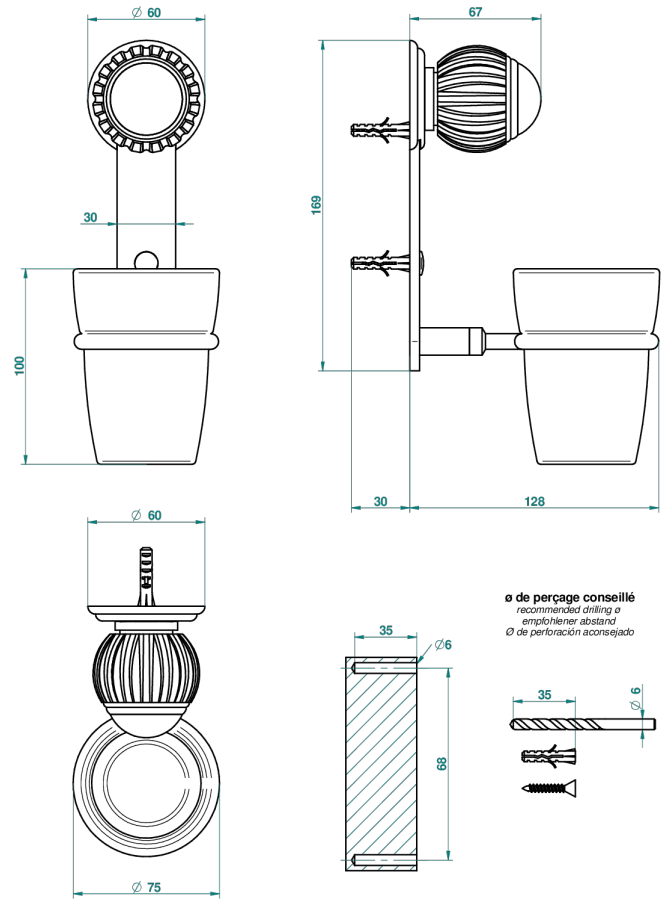

VOGUE RED JASPER

A8N-536

Wall mounted glass tumbler and holder

THG[®]
PARIS

CHARACTERISTIC

- Vogue red Jasper
- Wall mounted glass tumbler and holder

AVAILABLE FINITIONS

Antique nickel - H28
Black ceram - D30
Blush PVD - H62
Brass color PVD - H49
Brown bronze color PVD - F33
Gold color PVD - H52

Nickel color PVD - H55
Polished chrome (color finish) - A02
Polished chrome / Polished gold (color finish) - G02
Polished gold (color finish) - F01
Polished nickel - B01
Soft gold - F30

Soft matt gold - F31
Umber PVD - H66
Varnished matt antique red copper (color finish) - H07