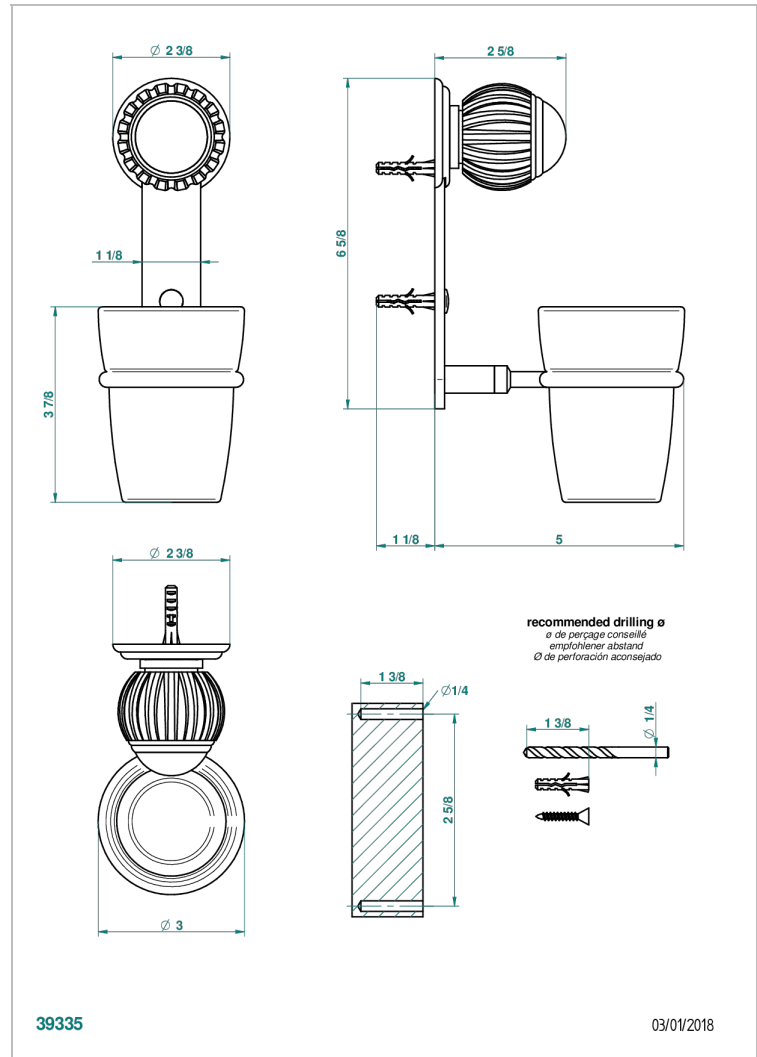

VOGUE RED JASPER

A8N-536

Wall mounted glass tumbler and holder

CHARACTERISTIC

- Vogue red Jasper
- Wall mounted glass tumbler and holder

AVAILABLE FINITIONS

Antique nickel - H28
Black ceram - D30
Blush PVD - H62
Brass color PVD - H49
Brown bronze color PVD - F33
Gold color PVD - H52

Nickel color PVD - H55
Polished chrome (color finish) - A02
Polished chrome / Polished gold (color finish) - G02
Polished gold (color finish) - F01
Polished nickel - B01
Soft gold - F30

Soft matt gold - F31
Umber PVD - H66
Varnished matt antique red copper (color finish) - H07