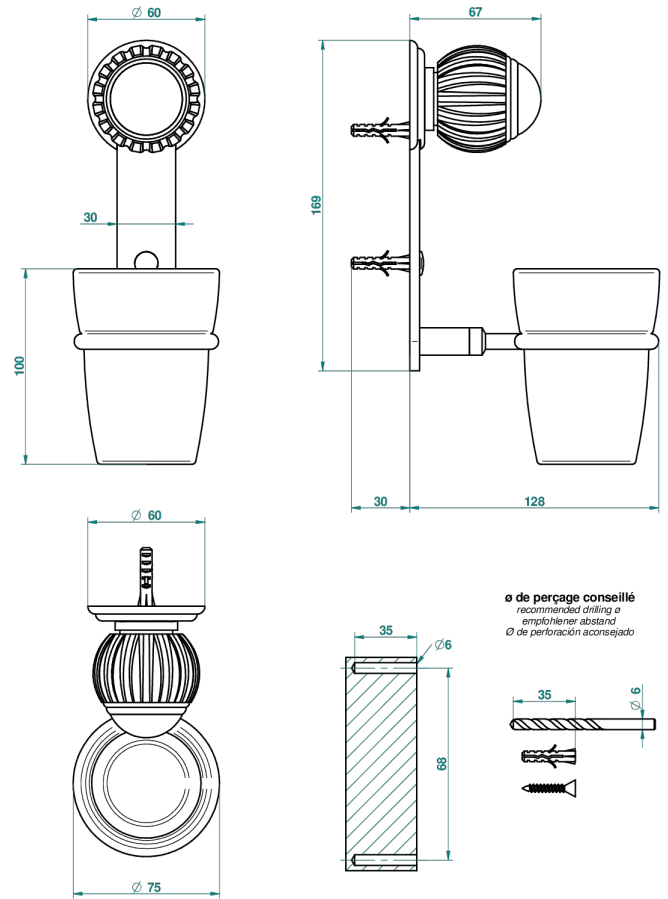

VOGUE RED JASPER

A8N-536

Wall mounted glass tumbler and holder

THG
PARIS

39335

03/01/2018

CHARACTERISTIC

- Vogue red Jasper
- Wall mounted glass tumbler and holder

AVAILABLE FINITIONS

- | | | | | |
|------------------------------|-----------------------------------|----------------------------------|--|--|
| Antique nickel - H28 | Graphite PVD - H64 | Matt chrome - C02 | Nickel color PVD - H55 | Soft matt gold - F31 |
| Black ceram - D30 | Lacquered light bronze - D01 | Matt gold - F07 | Polished chrome (color finish) - A02 | Umber PVD - H66 |
| Blush PVD - H62 | Matt Umber PVD - H67 | Matt gold color PVD - H53 | Polished chrome / Polished gold (color finish) - G02 | Varnished matt antique red copper (color finish) - H07 |
| Brass color PVD - H49 | Matt blush PVD - H60 | Matt graphite PVD - H65 | Polished gold (color finish) - F01 | |
| Brown bronze color PVD - F33 | Matt brass color PVD - H50 | Matt nickel (color finish) - C01 | Polished nickel - B01 | |
| Gold color PVD - H52 | Matt brown bronze color PVD - F34 | Matt nickel color PVD - H56 | Soft gold - F30 | |