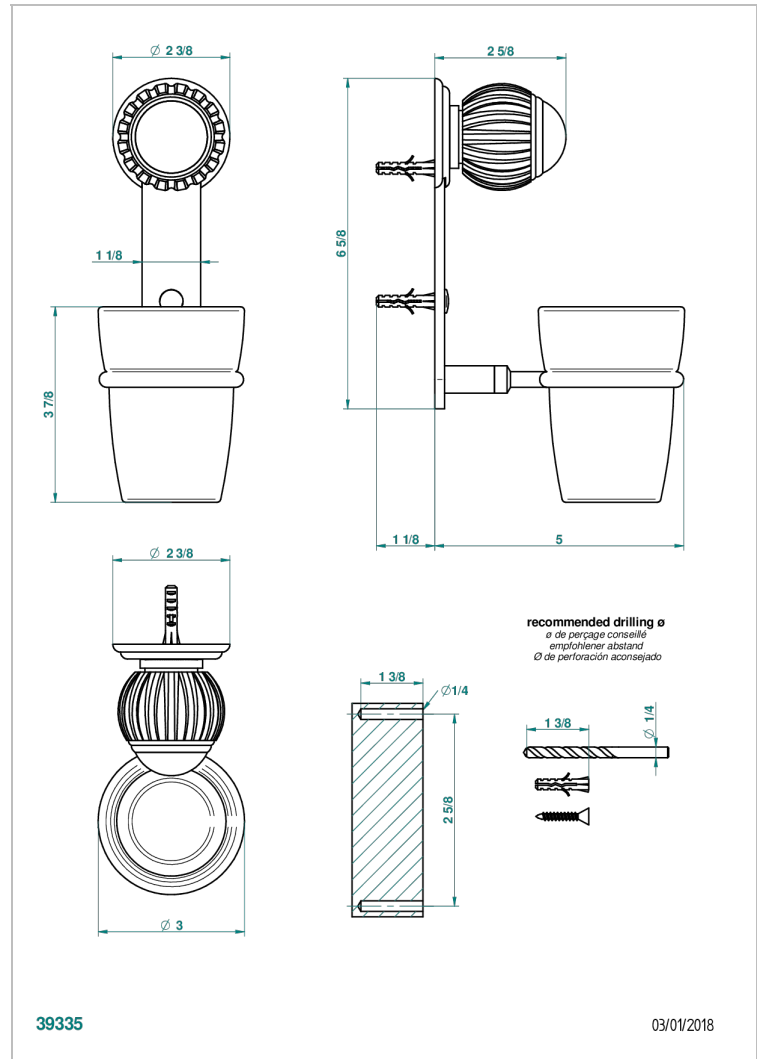

# VOGUE RED JASPER

A8N-536

Wall mounted glass tumbler and holder

## CHARACTERISTIC

- Vogue red Jasper
- Wall mounted glass tumbler and holder