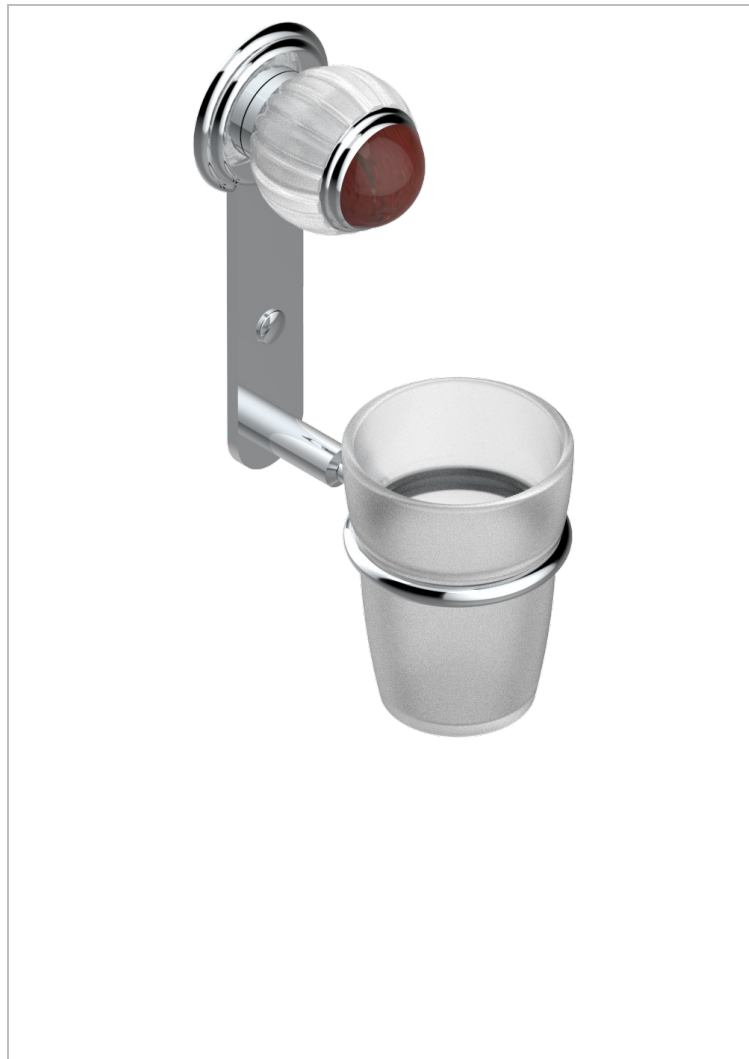

# VOGUE RED JASPER

A8N-536

Wall mounted glass tumbler and holder

## CHARACTERISTIC

- Vogue red Jasper
- Wall mounted glass tumbler and holder

## AVAILABLE FINITIONS

Antique nickel - H28  
Black ceram - D30  
Blush PVD - H62  
Brass color PVD - H49  
Brown bronze color PVD - F33  
Gold color PVD - H52

Graphite PVD - H64  
Lacquered light bronze - D01  
Matt Umber PVD - H67  
Matt blush PVD - H60  
Matt brass color PVD - H50  
Matt brown bronze color PVD - F34