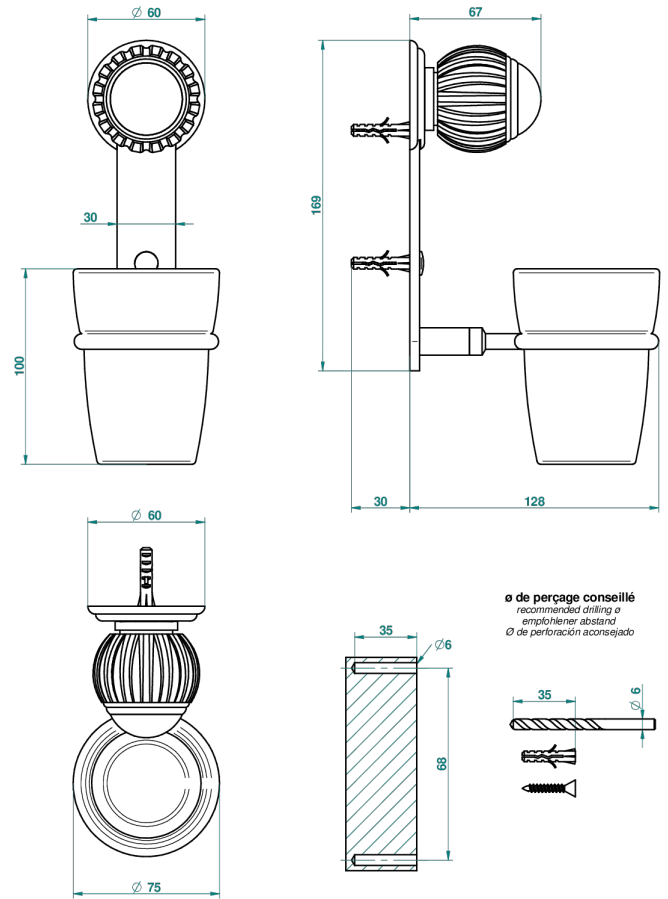

# VOGUE RED JASPER

A8N-536

Wall mounted glass tumbler and holder

THG<sup>®</sup>  
PARIS

39335

03/01/2018

## CHARACTERISTIC

- Vogue red Jasper
- Wall mounted glass tumbler and holder