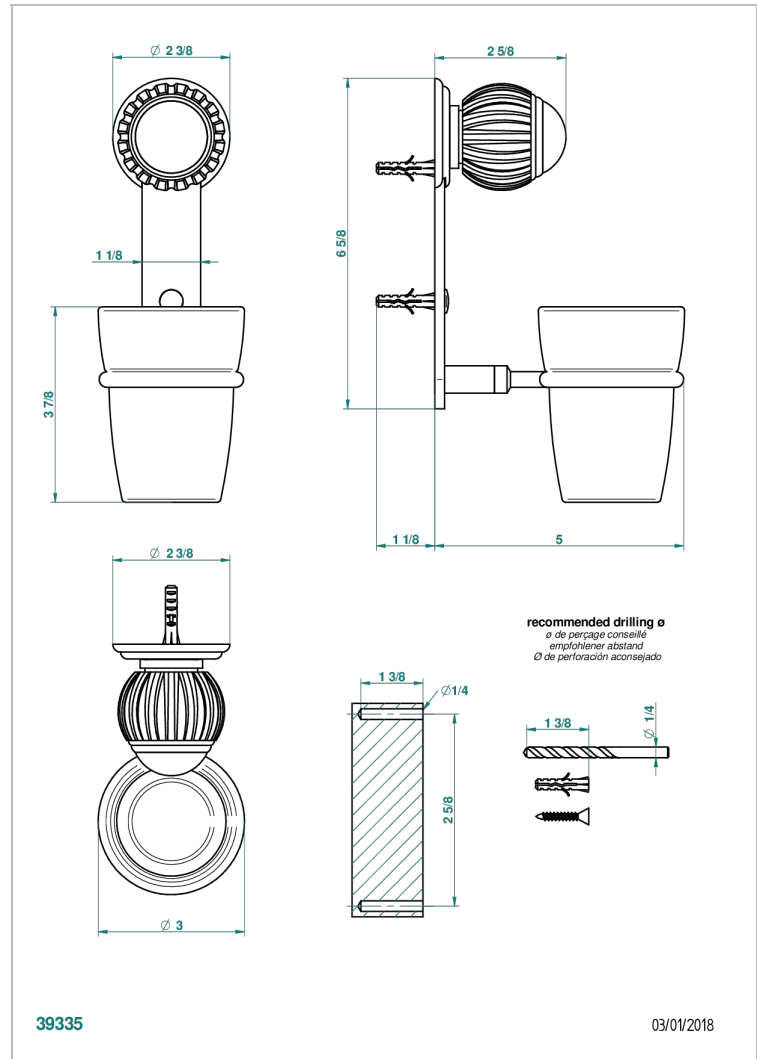

# VOGUE RED JASPER

A8N-536

Wall mounted glass tumbler and holder

THG<sup>®</sup>  
PARIS

## CHARACTERISTIC

- Vogue red Jasper
- Wall mounted glass tumbler and holder