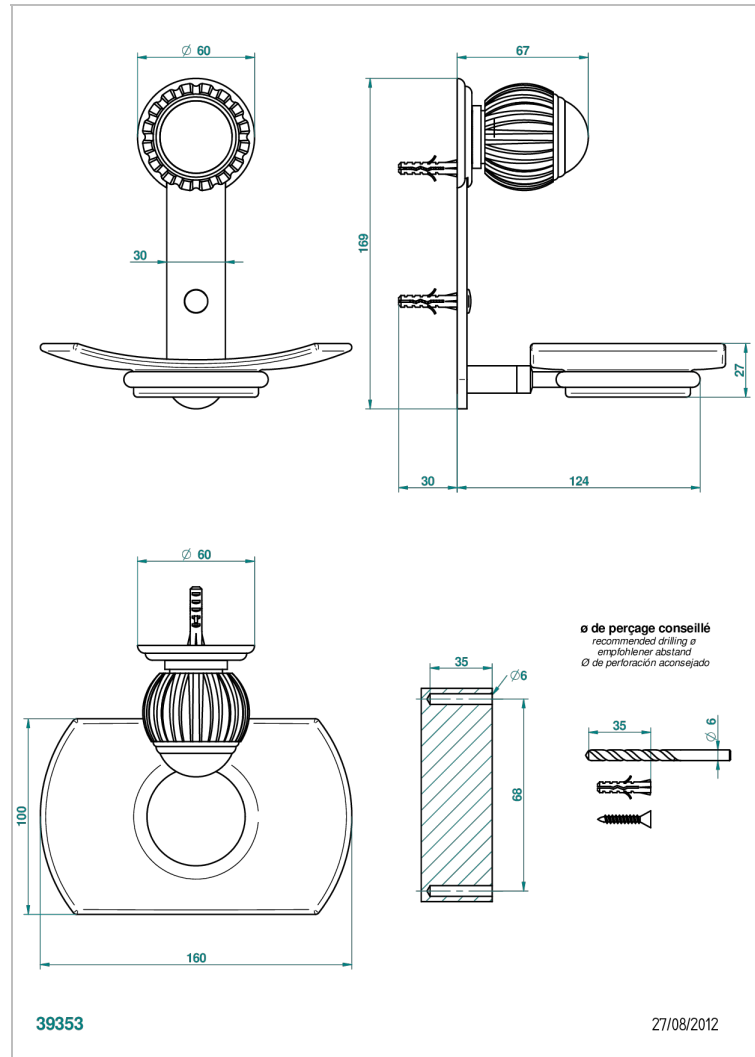

VOGUE RED JASPER

A8N-500

Glass soap dish, wall mounted

THG[®]
PARIS

CHARACTERISTIC

- Vogue red Jasper
- Glass soap dish, wall mounted

AVAILABLE FINITIONS

Black ceram - D30
Blush PVD - H62
Brass color PVD - H49
Brown bronze color PVD - F33
Chrome polished - A02
Chrome polished / gold polished - G02

Copper antique matt, coated - H07
Gold color PVD - H52
Gold mat - F07
Gold polished - F01
Graphite PVD - H64
Light coated bronze - D01

Matt Umber PVD - H67
Matt blush PVD - H60
Matt brass color PVD - H50
Matt brown bronze color PVD - F34
Matt chrome (American satin) - C02
Matt gold color PVD - H53