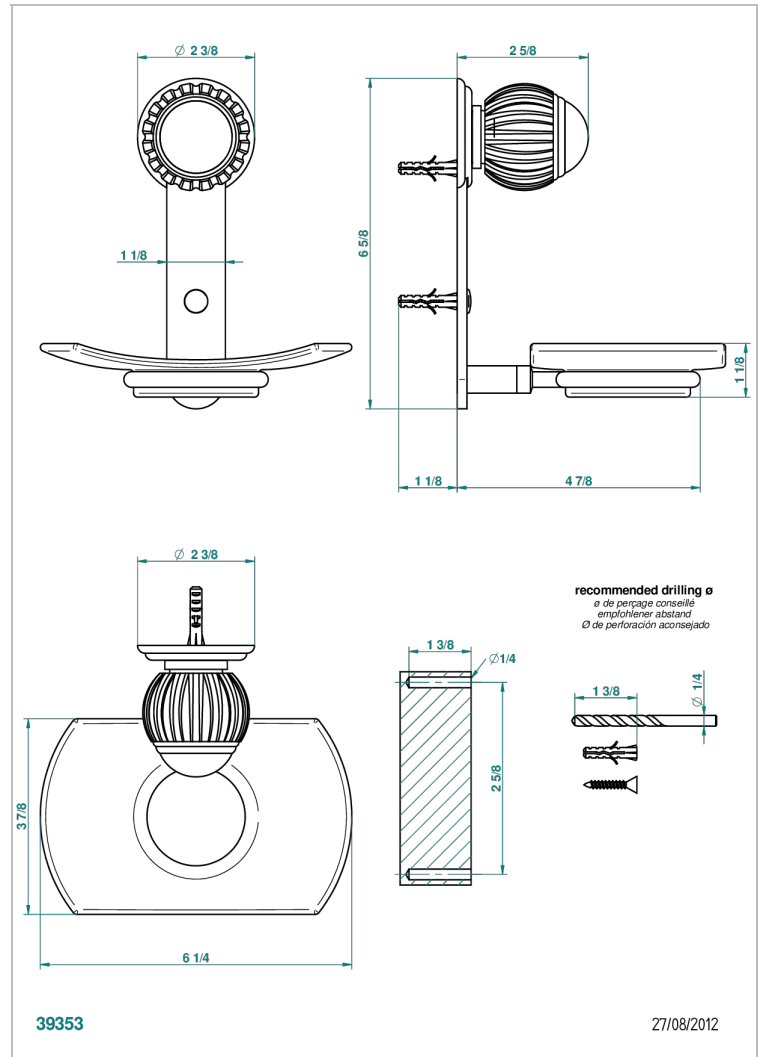

# VOGUE RED JASPER

A8N-500

Glass soap dish, wall mounted

THG<sup>®</sup>  
PARIS

## CHARACTERISTIC

- Vogue red Jasper
- Glass soap dish, wall mounted