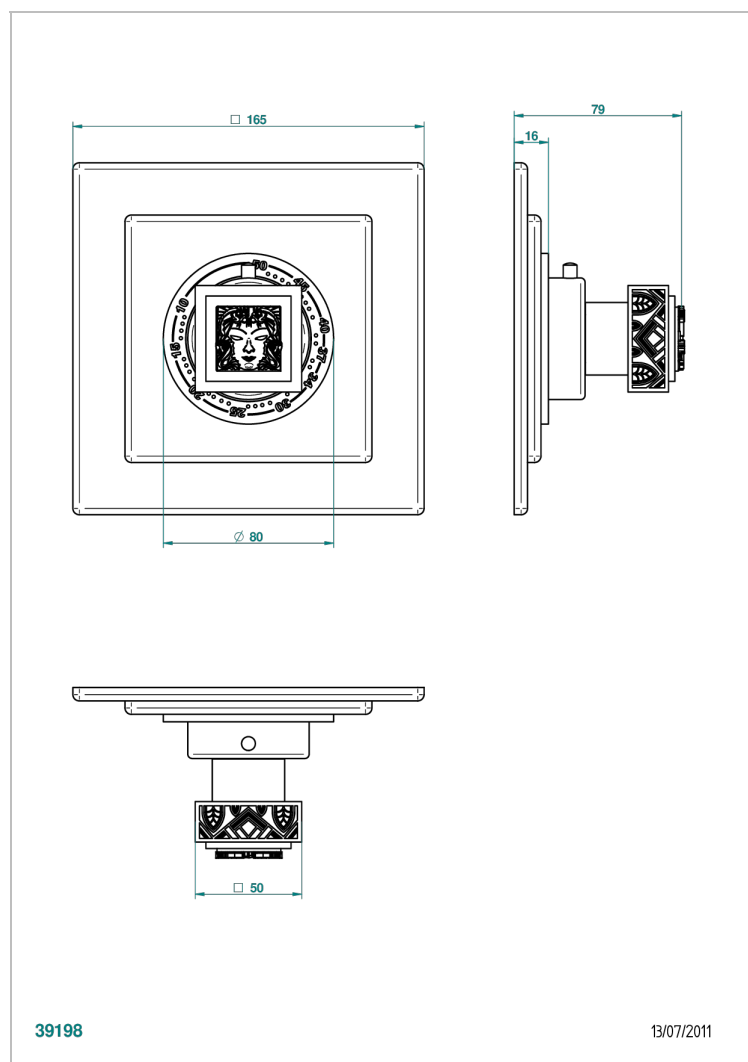

MASQUE DE FEMME ENGRAVED METAL

A2T-15EN16EC

Trim plate and handle for eurotherm valve 8200/us & 8300/us

THG[®]
PARIS

CHARACTERISTIC

- Masque de Femme Engraved Metal
- Trim plate and handle for eurotherm valve 8200/us & 8300/us