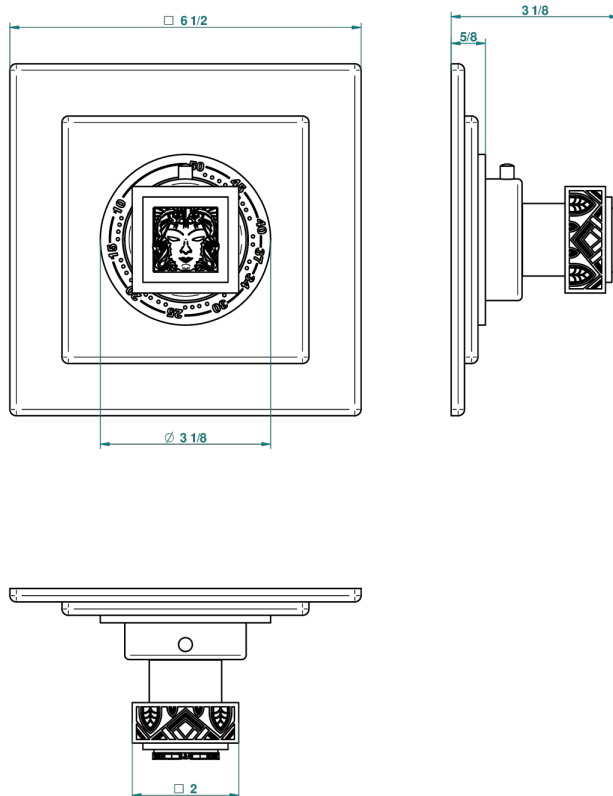

MASQUE DE FEMME ENGRAVED METAL

A2T-15EN16EC

Trim plate and handle for eurotherm valve 8200/us & 8300/us

THG[®]
PARIS

39198

13/07/2011

CHARACTERISTIC

- Masque de Femme Engraved Metal
- Trim plate and handle for eurotherm valve 8200/us & 8300/us