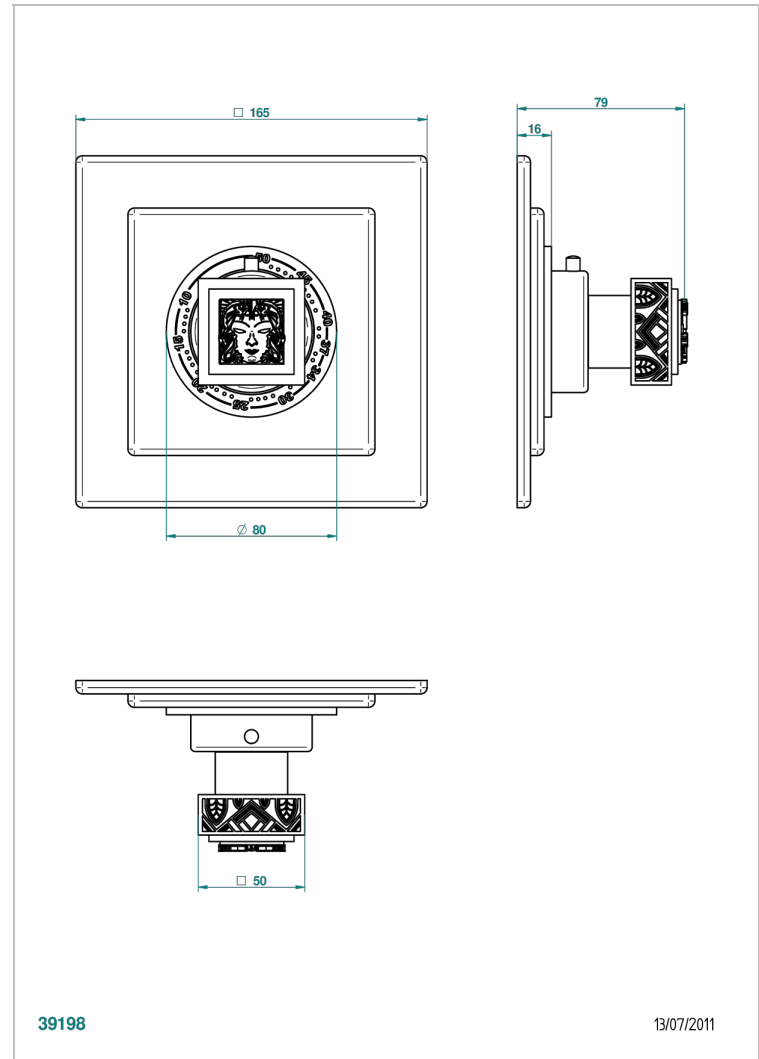

MASQUE DE FEMME ENGRAVED METAL

A2T-15EN16EC

Trim for Eurotherm thermostat n° 8105N, 8200N, 8300

THG[®]
PARIS

CHARACTERISTIC

- Masque de Femme Engraved Metal
- Trim for Eurotherm thermostat n° 8105N, 8200N, 8300

RELATED SKU'S

- Ref. G00-8105N 1/2" Eurotherm thermostat, 40 l/min with wax cartridge
- Ref. G00-8200N 3/4" Eurotherm thermostat, 80 l/min

AVAILABLE FINITIONS

Antique nickel - H28
Black ceram - D30
Blush PVD - H62
Brass color PVD - H49
Brown bronze color PVD - F33
Gold color PVD - H52