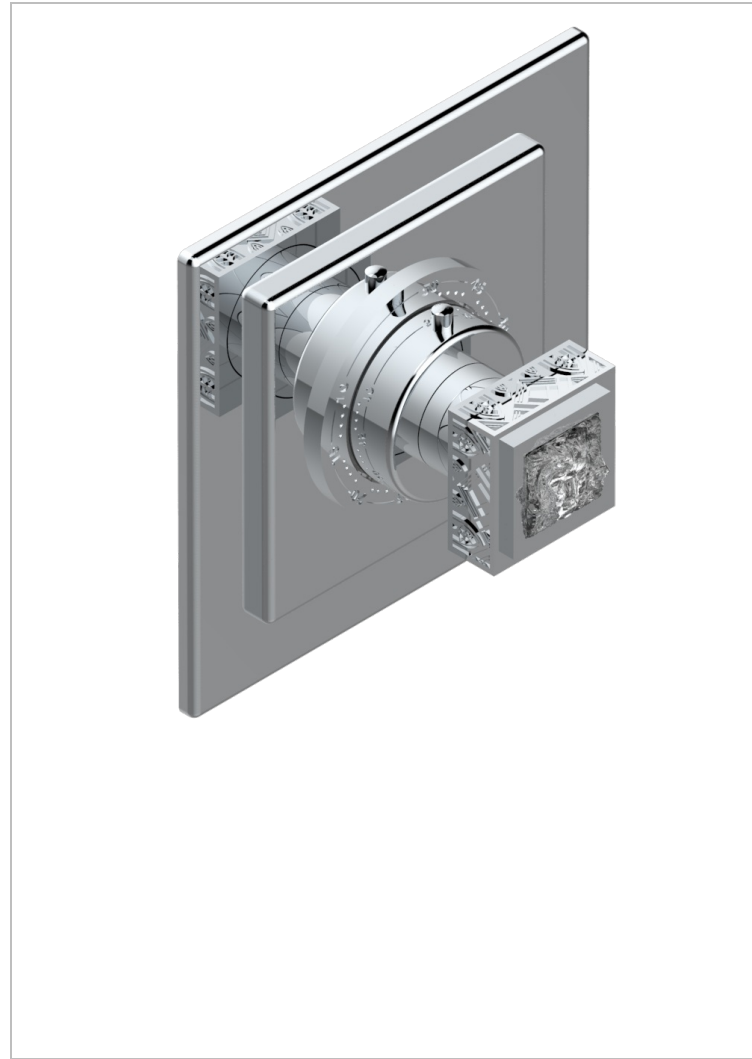

MASQUE DE FEMME ENGRAVED METAL

A2T-15EN16EC

Trim for Eurotherm thermostat n° 8105N, 8200N, 8300

THG[®]
PARIS

39198

13/07/2011

CHARACTERISTIC

- Masque de Femme Engraved Metal
- Trim for Eurotherm thermostat n° 8105N, 8200N, 8300

RELATED SKU'S

- Ref. G00-8105N 1/2" Eurotherm thermostat, 40 l/min with wax cartridge
- Ref. G00-8200N 3/4" Eurotherm thermostat, 80 l/min

AVAILABLE FINITIONS

Antique nickel - H28
Black ceram - D30
Blush PVD - H62
Brass color PVD - H49
Brown bronze color PVD - F33
Gold color PVD - H52