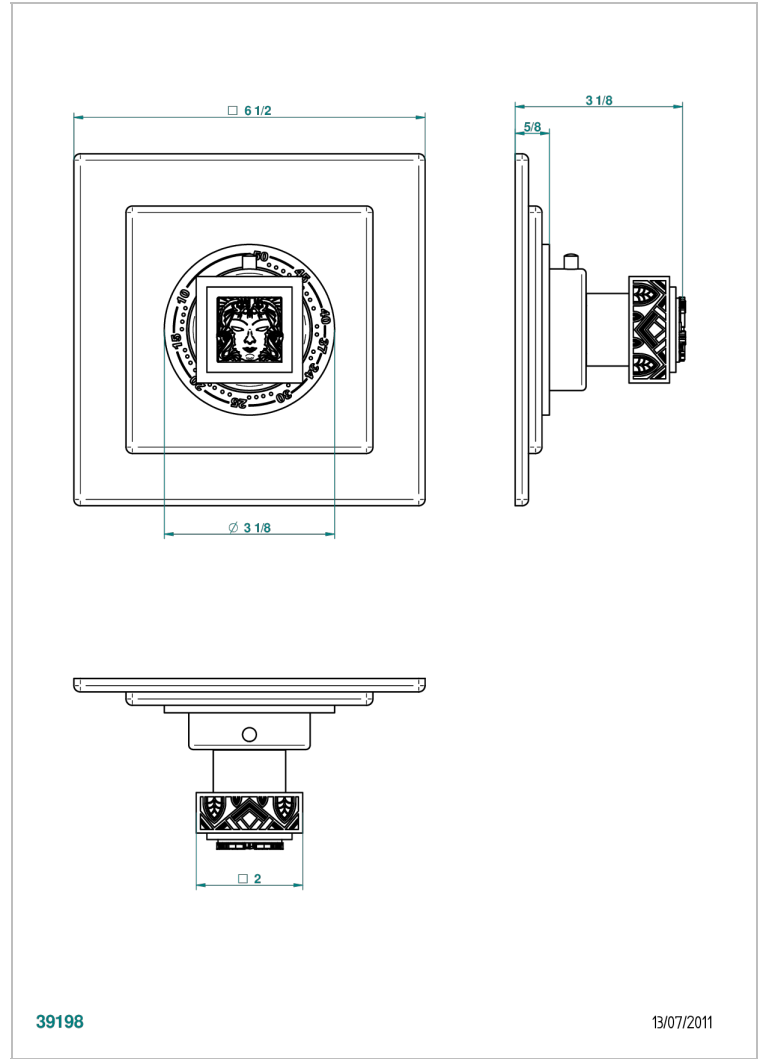

MASQUE DE FEMME ENGRAVED METAL

A2T-15EN16EC

Trim for Eurotherm thermostat n° 8105N, 8200N, 8300

THG[®]
PARIS

39198

13/07/2011

CHARACTERISTIC

- Masque de Femme Engraved Metal
- Trim for Eurotherm thermostat n° 8105N, 8200N, 8300

RELATED SKU'S

- Ref. G00-8105N 1/2" Eurotherm thermostat, 40 l/min with wax cartridge
- Ref. G00-8200N 3/4" Eurotherm thermostat, 80 l/min

AVAILABLE FINITIONS

Antique nickel - H28
Black ceram - D30
Blush PVD - H62
Brass color PVD - H49
Brown bronze color PVD - F33
Gold color PVD - H52