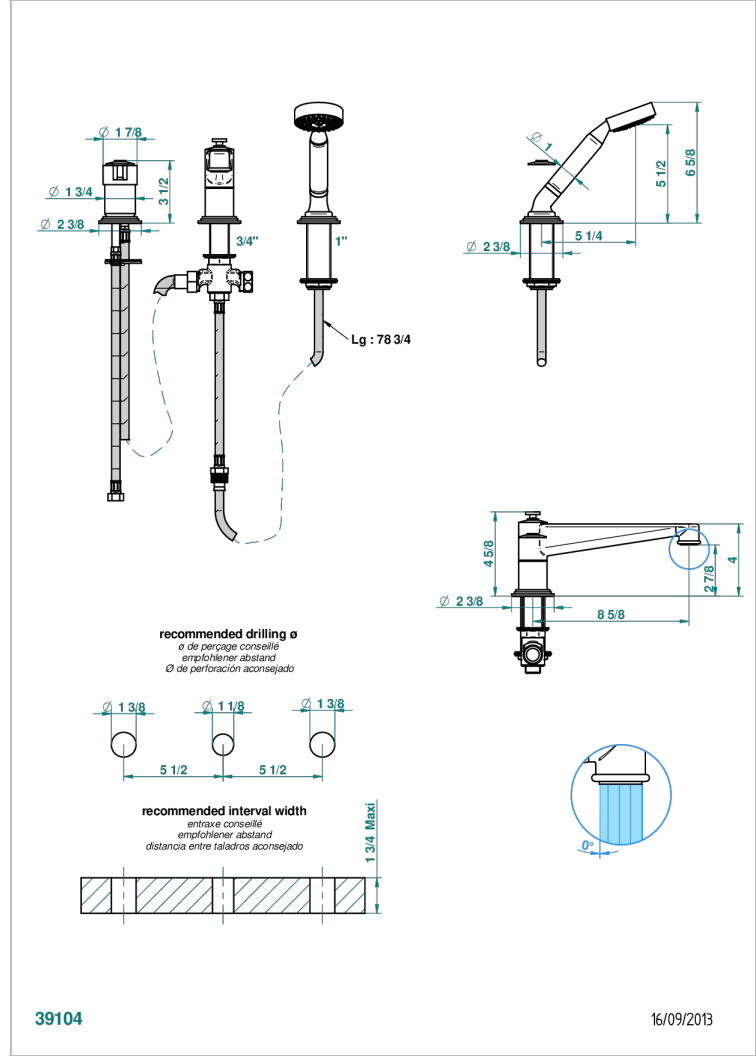

FRIVOLE WITH LEVER

G2S-113BSG

THG
PARIS

Rim mounted 3-hole bath/shower mixer, diverter to super goliath spout with ceramic mixer and handshower set

CHARACTERISTIC

- Frivole with lever
- Rim mounted 3-hole bath/shower mixer, diverter to super goliath spout with ceramic mixer and handshower set

TECHNICAL SPECS

- Recommandé : 3 bars (max. 5 bars) - Advised : 43,5 psi (max. 72 psi)
- Bec : 25 l/min à 3 bars - Douchette : 9,5 l/min à 3 bars
- Spout : 6.6 gpm at 43.5 psi - Handshower : 2.5 gpm at 43.5 psi

AVAILABLE FINITIONS

Antique nickel - H28
 Black ceram - D30
 Blush PVD - H62
 Brass color PVD - H49
 Brown bronze color PVD - F33
 Gold color PVD - H52

Graphite PVD - H64
 Matt Umber PVD - H67
 Matt blush PVD - H60
 Matt brass color PVD - H50
 Matt brown bronze color PVD - F34
 Matt chrome - C02