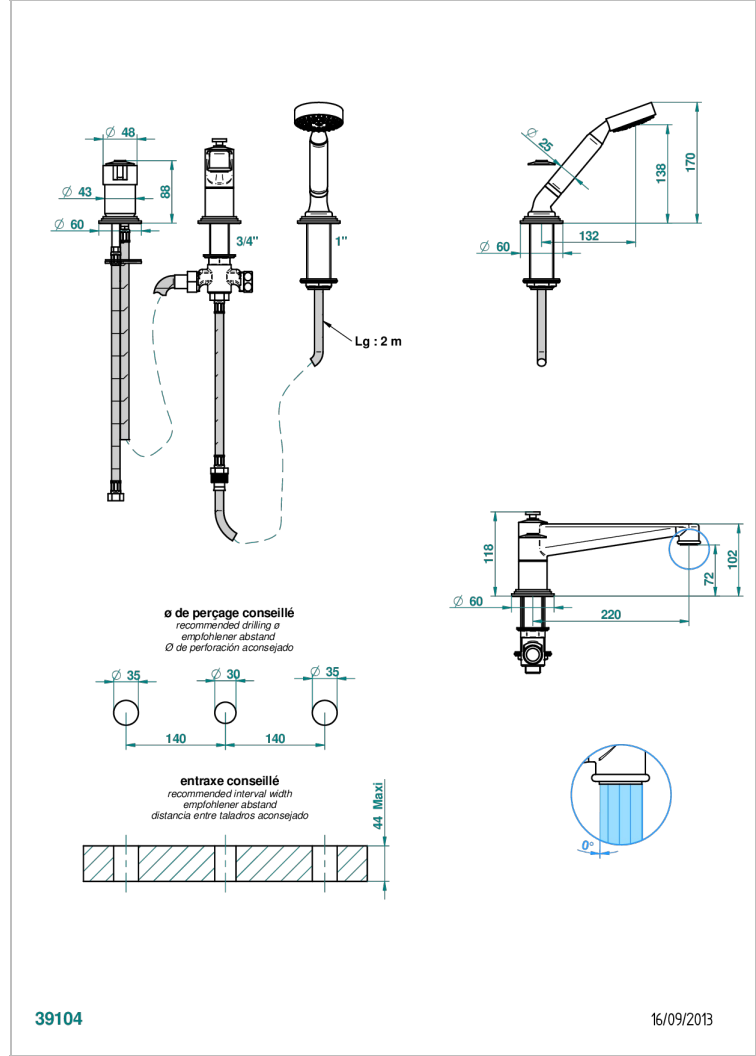

FRIVOLE WITH LEVER

G2S-113BSG

THG[®]
PARIS

Rim mounted 3-hole bath/shower mixer, diverter to super goliath spout with ceramic mixer and handshower set

CHARACTERISTIC

- Frivole with lever
- Rim mounted 3-hole bath/shower mixer, diverter to super goliath spout with ceramic mixer and handshower set

TECHNICAL SPECS

- Recommandé : 3 bars (max. 5 bars) - Advised : 43,5 psi (max. 72 psi)
- Bec : 25 l/min à 3 bars - Douchette : 9,5 l/min à 3 bars
- Spout : 6.6 gpm at 43.5 psi - Handshower : 2.5 gpm at 43.5 psi

AVAILABLE FINITIONS

Antique nickel - H28
Black ceram - D30
Blush PVD - H62
Brass color PVD - H49
Brown bronze color PVD - F33
Gold color PVD - H52

Graphite PVD - H64
Matt Umber PVD - H67
Matt blush PVD - H60
Matt brass color PVD - H50
Matt brown bronze color PVD - F34
Matt chrome - C02