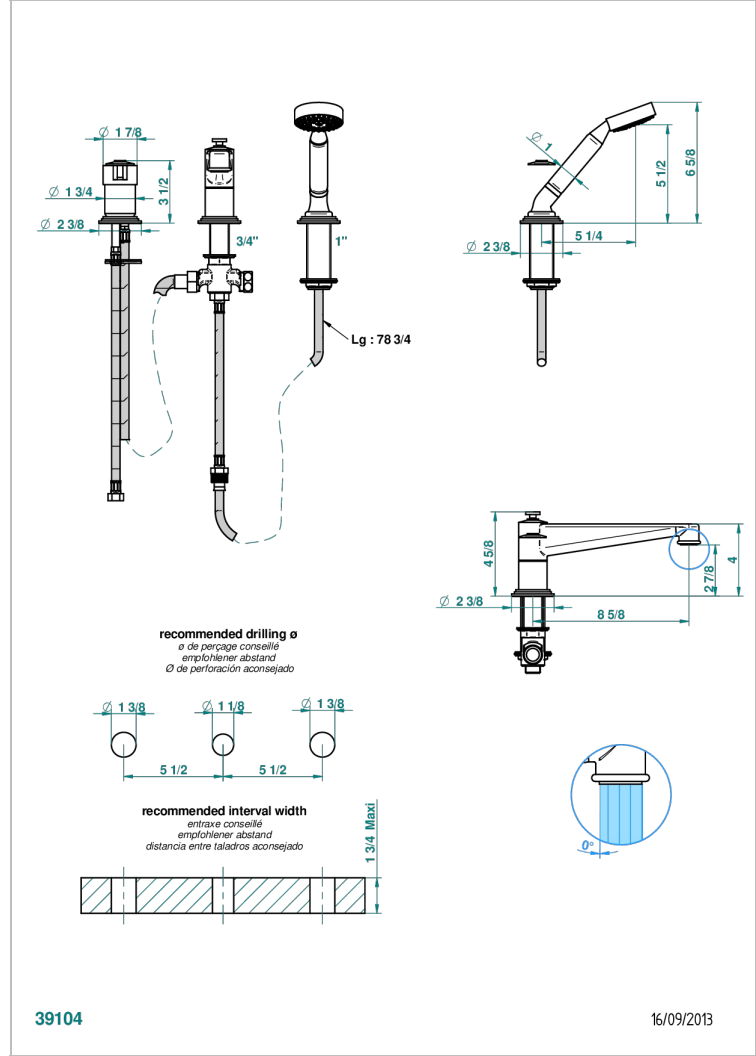

FRIVOLE WITH LEVER

G2S-113BSG

THG
PARIS

Rim mounted 3-hole bath/shower mixer, diverter to super goliath spout with ceramic mixer and handshower set

CHARACTERISTIC

- Frivole with lever
- Rim mounted 3-hole bath/shower mixer, diverter to super goliath spout with ceramic mixer and handshower set

TECHNICAL SPECS

- Recommandé : 3 bars (max. 5 bars) - Advised : 43,5 psi (max. 72 psi)
- Bec : 25 l/min à 3 bars - Douchette : 9,5 l/min à 3 bars
- Spout : 6.6 gpm at 43.5 psi - Handshower : 2.5 gpm at 43.5 psi

AVAILABLE FINITIONS

Antique nickel - H28
Black ceram - D30
Blush PVD - H62
Brass color PVD - H49
Brown bronze color PVD - F33
Gold color PVD - H52

Graphite PVD - H64
Matt Umber PVD - H67
Matt blush PVD - H60
Matt brass color PVD - H50
Matt brown bronze color PVD - F34
Matt chrome - C02