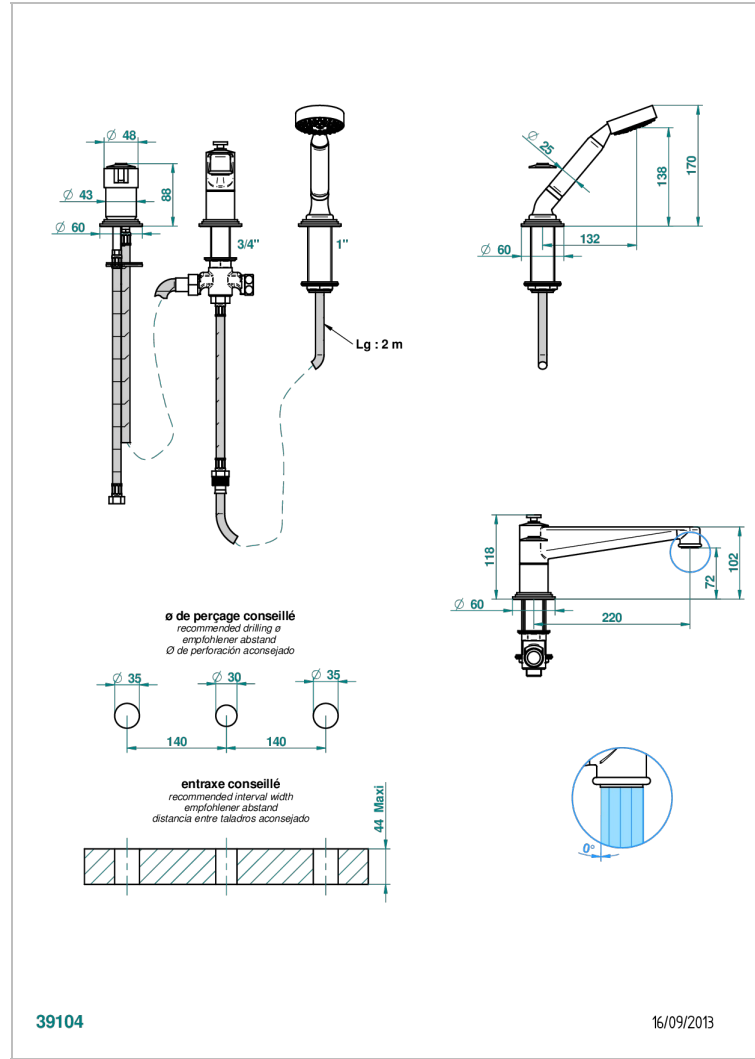

# FRIVOLE WITH LEVER

G2S-113BSG

THG<sup>®</sup>  
PARIS

Rim mounted 3-hole bath/shower mixer, diverter to super goliath spout with ceramic mixer and handshower set

## CHARACTERISTIC

- Frivole with lever
- Rim mounted 3-hole bath/shower mixer, diverter to super goliath spout with ceramic mixer and handshower set

## TECHNICAL SPECS

- Recommandé : 3 bars (max. 5 bars) - Advised : 43,5 psi (max. 72 psi)
- Bec : 25 l/min à 3 bars - Douchette : 9,5 l/min à 3 bars
- Spout : 6.6 gpm at 43.5 psi - Handshower : 2.5 gpm at 43.5 psi