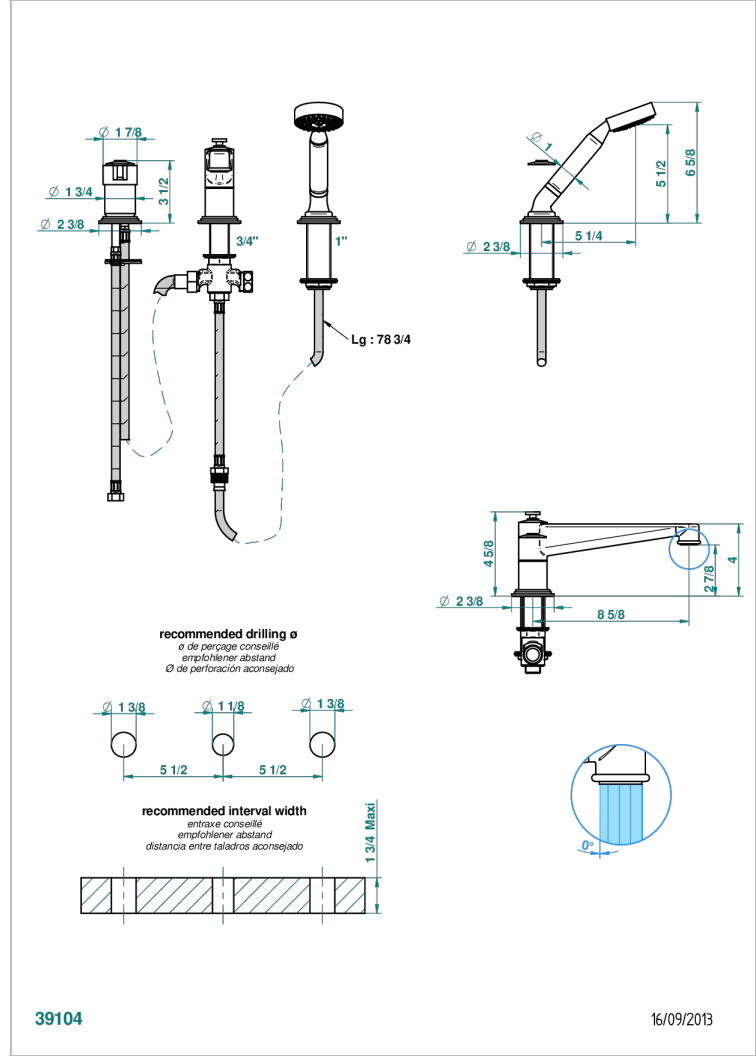

FRIVOLE WITH LEVER

G2S-113BSG

THG[®]
PARIS

Rim mounted 3-hole bath/shower mixer, diverter to super goliath spout with ceramic mixer and handshower set

CHARACTERISTIC

- Frivole with lever
- Rim mounted 3-hole bath/shower mixer, diverter to super goliath spout with ceramic mixer and handshower set

TECHNICAL SPECS

- Recommandé : 3 bars (max. 5 bars) - Advised : 43,5 psi (max. 72 psi)
- Bec : 25 l/min à 3 bars - Douchette : 9,5 l/min à 3 bars
- Spout : 6.6 gpm at 43.5 psi - Handshower : 2.5 gpm at 43.5 psi

AVAILABLE FINITIONS

Antique nickel - H28
Black ceram - D30
Blush PVD - H62
Brass color PVD - H49
Brown bronze color PVD - F33
Gold color PVD - H52

Graphite PVD - H64
Matt Umber PVD - H67
Matt blush PVD - H60
Matt brass color PVD - H50
Matt brown bronze color PVD - F34
Matt chrome - C02