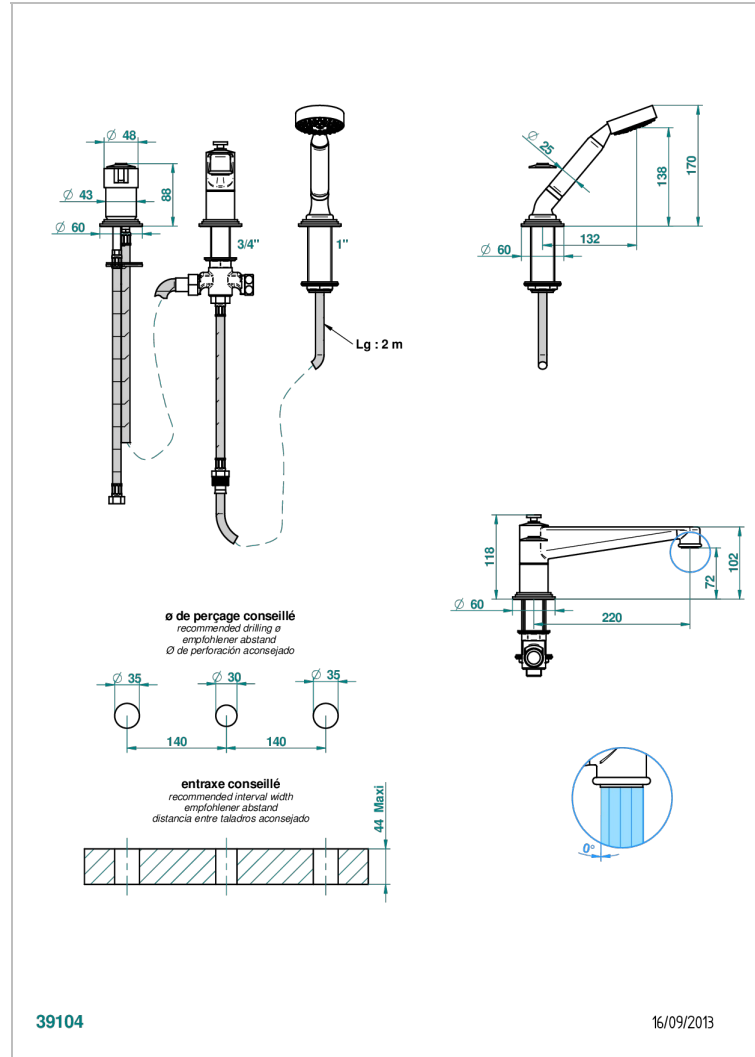

Rim mounted 3-hole bath/shower mixer, diverter to super goliath spout with ceramic mixer and handshower set

CHARACTERISTIC

- Frivole
- Rim mounted 3-hole bath/shower mixer, diverter to super goliath spout with ceramic mixer and handshower set

TECHNICAL SPECS

- Recommandé : 3 bars (max. 5 bars) - Advised : 43,5 psi (max. 72 psi)
- Bec : 25 l/min à 3 bars - Douchette : 9,5 l/min à 3 bars
- Spout : 6.6 gpm at 43.5 psi - Handshower : 2.5 gpm at 43.5 psi