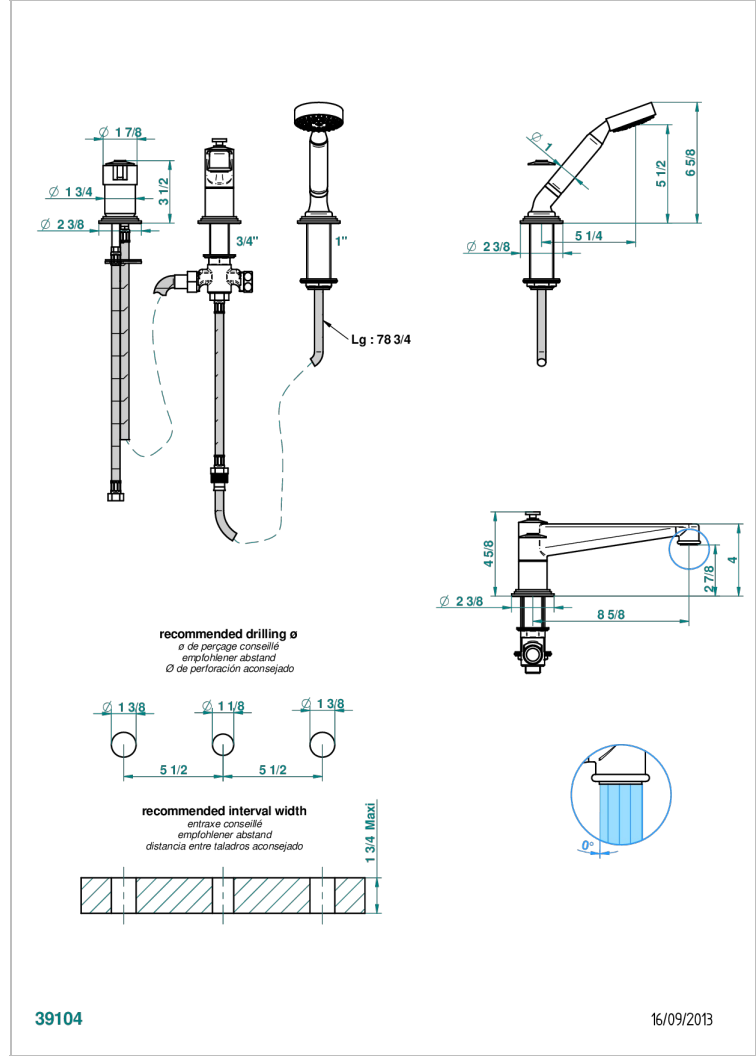

Rim mounted 3-hole bath/shower mixer, diverter to super goliath spout with ceramic mixer and handshower set

### CHARACTERISTIC

- Frivole
- Rim mounted 3-hole bath/shower mixer, diverter to super goliath spout with ceramic mixer and handshower set

### TECHNICAL SPECS

- Recommandé : 3 bars (max. 5 bars) - Advised : 43,5 psi (max. 72 psi)
- Bec : 25 l/min à 3 bars - Douchette : 9,5 l/min à 3 bars
- Spout : 6.6 gpm at 43.5 psi - Handshower : 2.5 gpm at 43.5 psi

### AVAILABLE FINITIONS

- |                              |                                   |                                  |  |                 |
|------------------------------|-----------------------------------|----------------------------------|--|-----------------|
| Antique nickel - H28         | Graphite PVD - H64                | Matt gold - F07                  | Polished chrome (color finish) - A02                 | Umber PVD - H66 |
| Black ceram - D30            | Matt Umber PVD - H67              | Matt gold color PVD - H53        | Polished chrome / Polished gold (color finish) - G02 |                 |
| Blush PVD - H62              | Matt blush PVD - H60              | Matt graphite PVD - H65          | Polished gold (color finish) - F01                   |                 |
| Brass color PVD - H49        | Matt brass color PVD - H50        | Matt nickel (color finish) - C01 | Polished nickel - B01                                |                 |
| Brown bronze color PVD - F33 | Matt brown bronze color PVD - F34 | Matt nickel color PVD - H56      | Soft gold - F30                                      |                 |
| Gold color PVD - H52         | Matt chrome - C02                 | Nickel color PVD - H55           | Soft matt gold - F31                                 |                 |