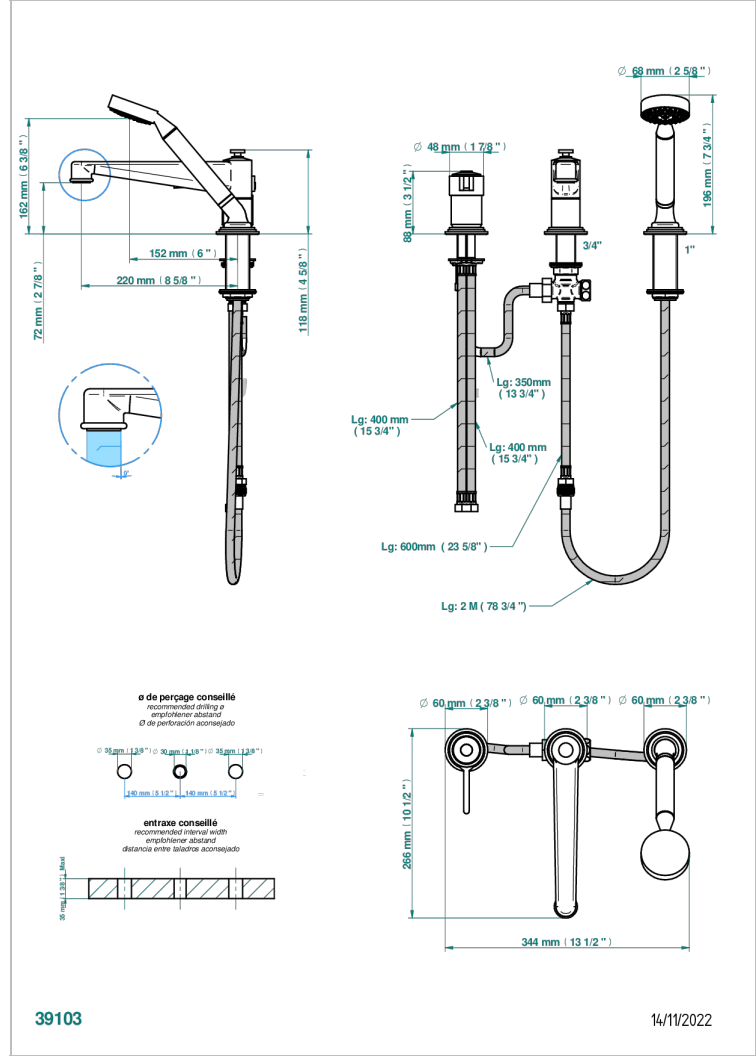

# FROUFROU WITH LEVER

G2P-113BSG

THG  
PARIS

Rim mounted 3-hole bath/shower mixer, diverter to super goliath spout with ceramic mixer and handshower set

## CHARACTERISTIC

- Froufrou with lever
- Rim mounted 3-hole bath/shower mixer, diverter to super goliath spout with ceramic mixer and handshower set

## TECHNICAL SPECS

- Recommandé : 3 bars (max. 5 bars) - Advised : 43,5 psi (max. 72 psi)
- Bec : 25 l/min à 3 bars - Douchette : 9,5 l/min à 3 bars
- Spout : 6.6 gpm at 43.5 psi - Handshower : 2.5 gpm at 43.5 psi