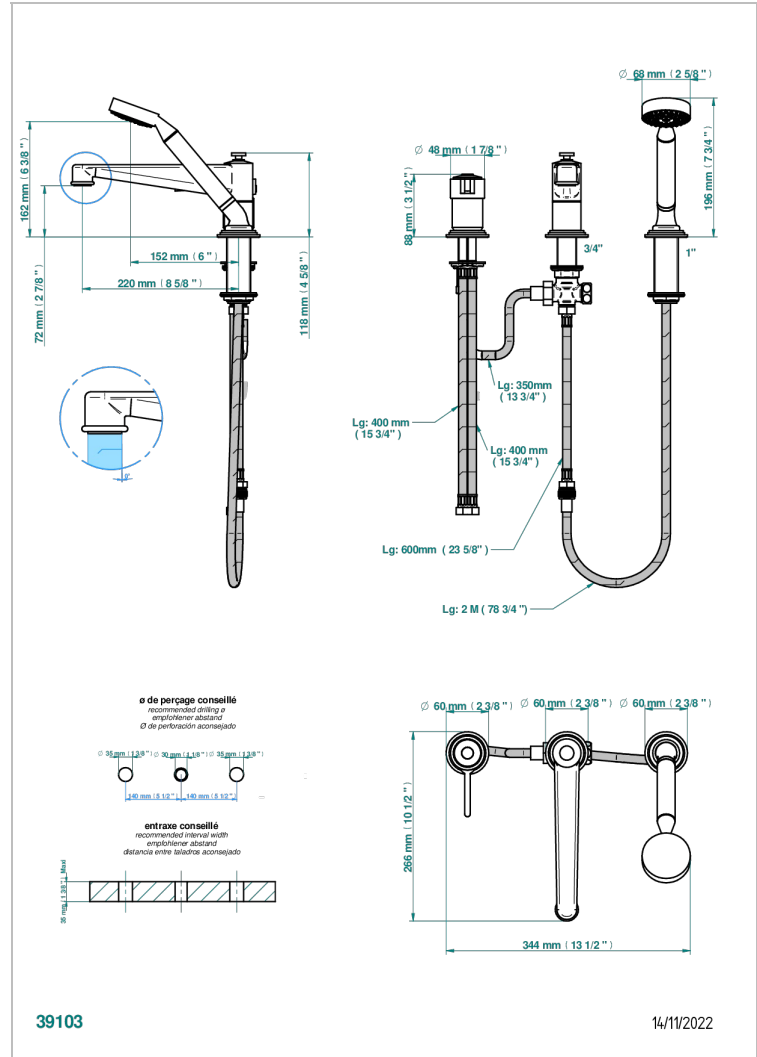

FROUFROU WITH LEVER

G2P-113BSG

THG
PARIS

Rim mounted 3-hole bath/shower mixer, diverter to super goliath spout with ceramic mixer and handshower set

CHARACTERISTIC

- Froufrou with lever
- Rim mounted 3-hole bath/shower mixer, diverter to super goliath spout with ceramic mixer and handshower set

TECHNICAL SPECS

- Recommandé : 3 bars (max. 5 bars) - Advised : 43,5 psi (max. 72 psi)
- Bec : 25 l/min à 3 bars - Douchette : 9,5 l/min à 3 bars
- Spout : 6.6 gpm at 43.5 psi - Handshower : 2.5 gpm at 43.5 psi