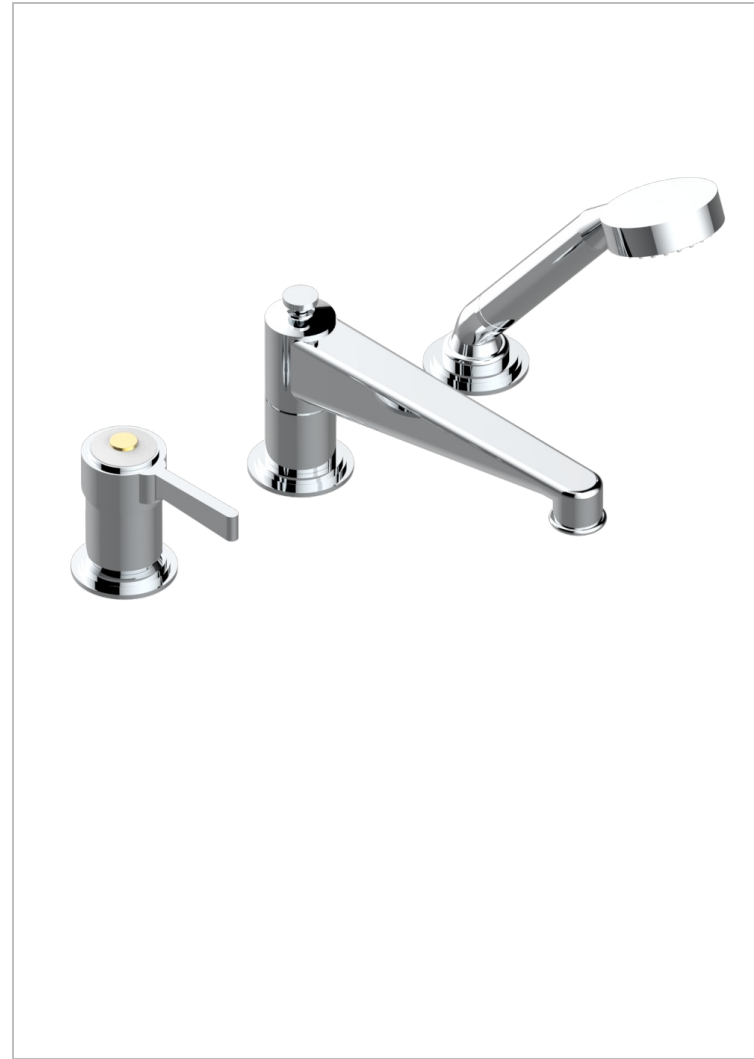

Rim mounted 3-hole bath/shower mixer, diverter to super goliath spout with ceramic mixer and handshower set

CHARACTERISTIC

- Froufrou
- Rim mounted 3-hole bath/shower mixer, diverter to super goliath spout with ceramic mixer and handshower set

TECHNICAL SPECS

- Recommandé : 3 bars (max. 5 bars) - Advised : 43,5 psi (max. 72 psi)
- Bec : 25 l/min à 3 bars - Douchette : 9,5 l/min à 3 bars
- Spout : 6.6 gpm at 43.5 psi - Handshower : 2.5 gpm at 43.5 psi

AVAILABLE FINITIONS

Antique nickel - H28
Black ceram - D30
Blush PVD - H62
Brass color PVD - H49
Brown bronze color PVD - F33
Gold color PVD - H52

Graphite PVD - H64
Matt Umber PVD - H67
Matt blush PVD - H60
Matt brass color PVD - H50
Matt brown bronze color PVD - F34
Matt chrome - C02