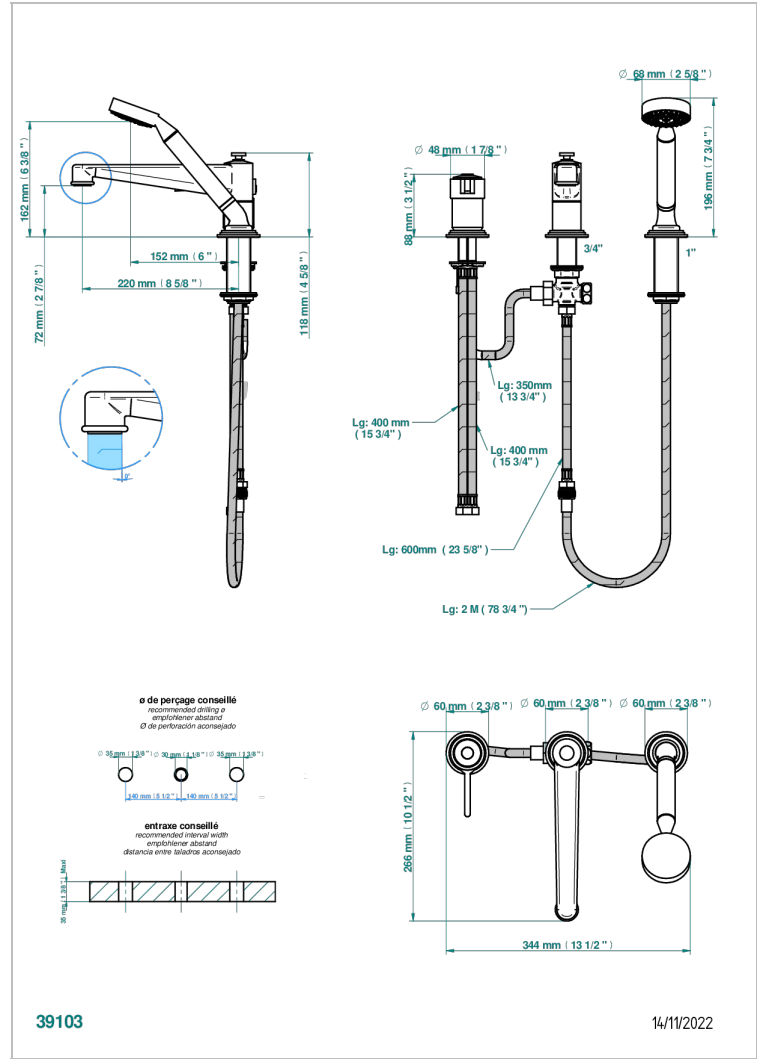

Rim mounted 3-hole bath/shower mixer, diverter to super goliath spout with ceramic mixer and handshower set

CHARACTERISTIC

- Froufrou
- Rim mounted 3-hole bath/shower mixer, diverter to super goliath spout with ceramic mixer and handshower set

TECHNICAL SPECS

- Recommandé : 3 bars (max. 5 bars) - Advised : 43,5 psi (max. 72 psi)
- Bec : 25 l/min à 3 bars - Douchette : 9,5 l/min à 3 bars
- Spout : 6.6 gpm at 43.5 psi - Handshower : 2.5 gpm at 43.5 psi