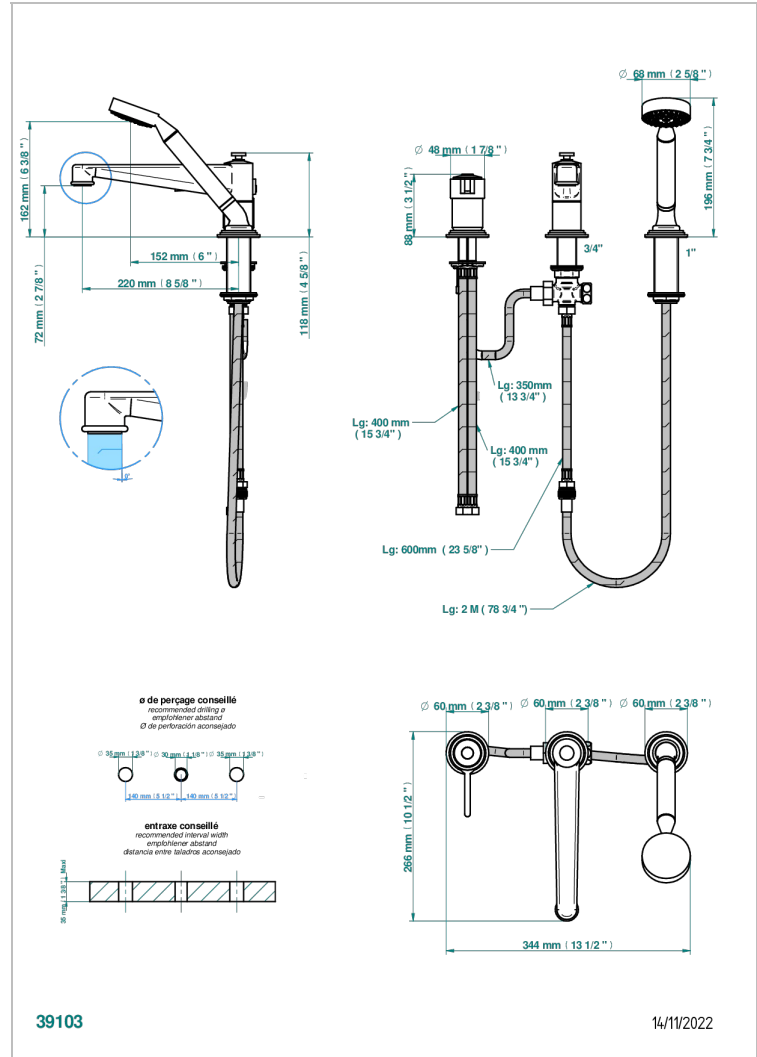

Rim mounted 3-hole bath/shower mixer, diverter to super goliath spout with ceramic mixer and handshower set

### CHARACTERISTIC

- Froufrou
- Rim mounted 3-hole bath/shower mixer, diverter to super goliath spout with ceramic mixer and handshower set

### TECHNICAL SPECS

- Recommandé : 3 bars (max. 5 bars) - Advised : 43,5 psi (max. 72 psi)
- Bec : 25 l/min à 3 bars - Douchette : 9,5 l/min à 3 bars
- Spout : 6.6 gpm at 43.5 psi - Handshower : 2.5 gpm at 43.5 psi