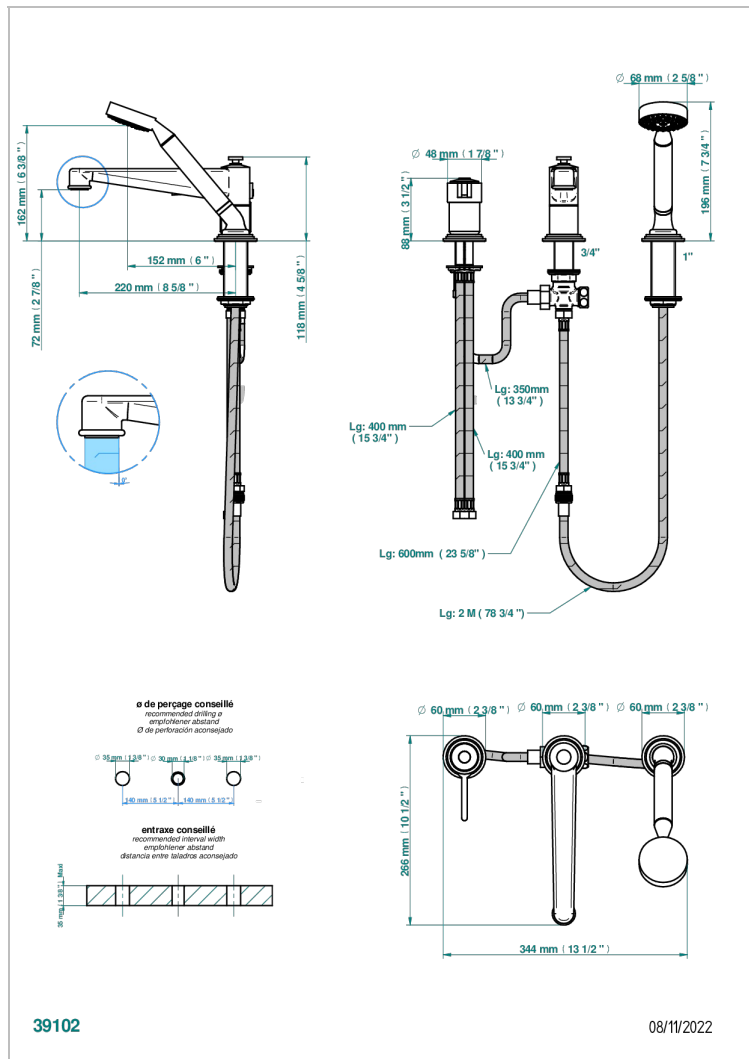

# FAUBOURG BLACK PORCELAIN WITH LEVER

G2M-113BSG

Rim mounted 3-hole bath/shower mixer, diverter to super goliath spout with ceramic mixer and handshower set

## CHARACTERISTIC

- Faubourg Black Porcelain with lever
- Rim mounted 3-hole bath/shower mixer, diverter to super goliath spout with ceramic mixer and handshower set

## TECHNICAL SPECS

- Recommandé : 3 bars (max. 5 bars) - Advised : 43,5 psi (max. 72 psi)
- Bec : 25 l/min à 3 bars - Douchette : 9,5 l/min à 3 bars
- Spout : 6.6 gpm at 43.5 psi - Handshower : 2.5 gpm at 43.5 psi