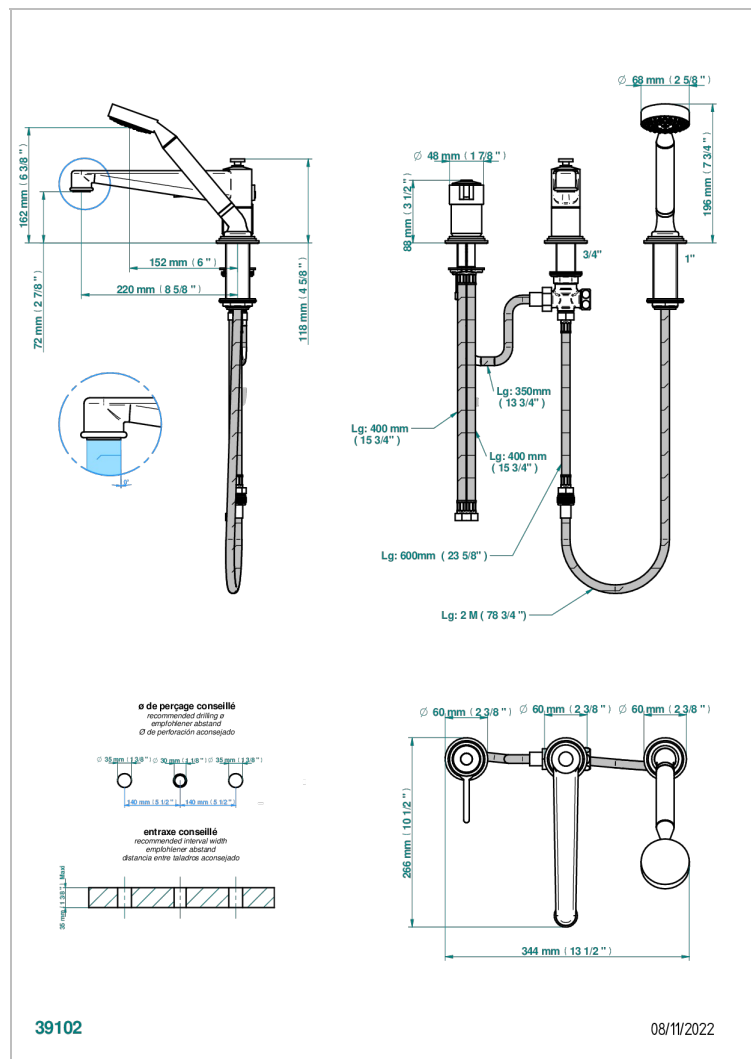

# FAUBOURG BLACK PORCELAIN WITH LEVER

G2M-113BSG

Rim mounted 3-hole bath/shower mixer, diverter to super goliath spout with ceramic mixer and handshower set

## CHARACTERISTIC

- Faubourg Black Porcelain with lever
- Rim mounted 3-hole bath/shower mixer, diverter to super goliath spout with ceramic mixer and handshower set

## TECHNICAL SPECS

- Recommandé : 3 bars (max. 5 bars) - Advised : 43,5 psi (max. 72 psi)
- Bec : 25 l/min à 3 bars - Douchette : 9,5 l/min à 3 bars
- Spout : 6.6 gpm at 43.5 psi - Handshower : 2.5 gpm at 43.5 psi