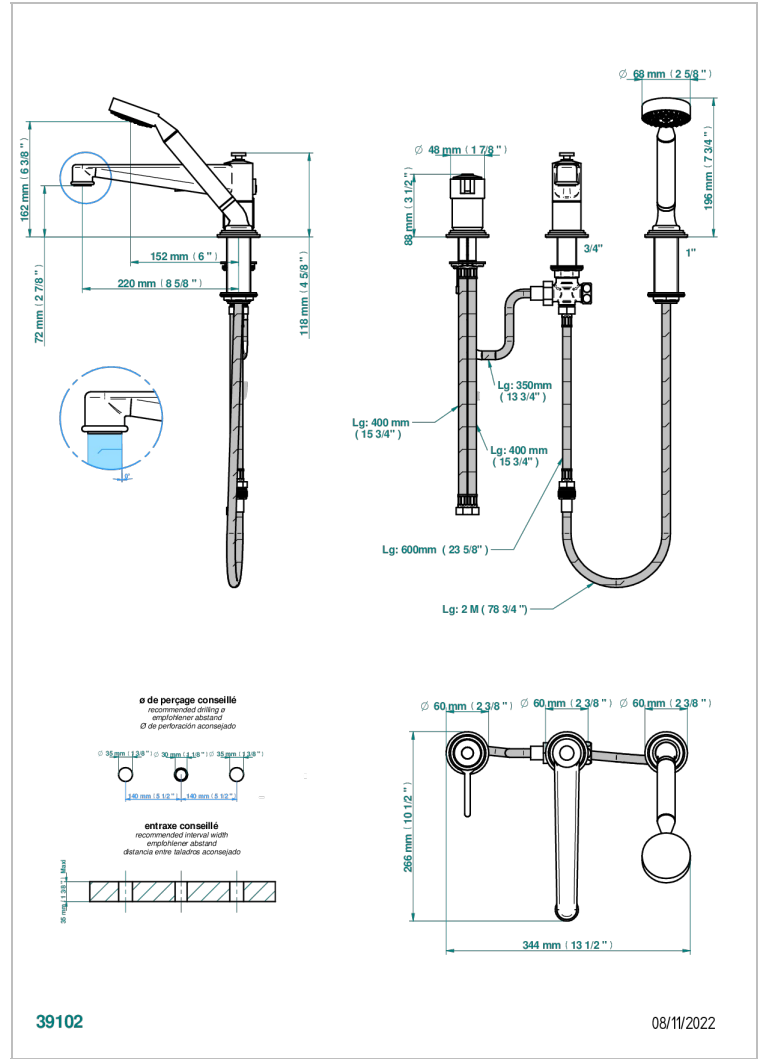

FAUBOURG BLACK PORCELAIN

G2L-113BSG

THG
PARIS

Rim mounted 3-hole bath/shower mixer, diverter to super goliath spout with ceramic mixer and handshower set

CHARACTERISTIC

- Faubourg Black Porcelain
- Rim mounted 3-hole bath/shower mixer, diverter to super goliath spout with ceramic mixer and handshower set

TECHNICAL SPECS

- Recommandé : 3 bars (max. 5 bars) - Advised : 43,5 psi (max. 72 psi)
- Bec : 25 l/min à 3 bars - Douchette : 9,5 l/min à 3 bars
- Spout : 6.6 gpm at 43.5 psi - Handshower : 2.5 gpm at 43.5 psi