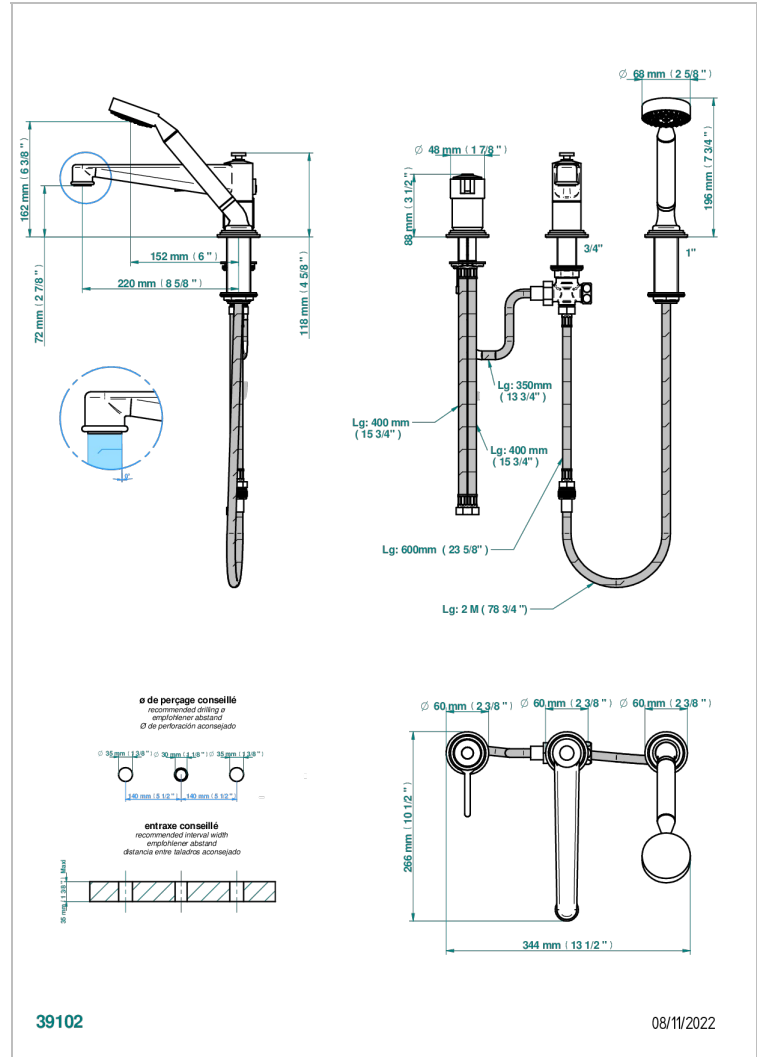

FAUBOURG BLACK PORCELAIN

G2L-113BSG

THG
PARIS

Rim mounted 3-hole bath/shower mixer, diverter to super goliath spout with ceramic mixer and handshower set

CHARACTERISTIC

- Faubourg Black Porcelain
- Rim mounted 3-hole bath/shower mixer, diverter to super goliath spout with ceramic mixer and handshower set

TECHNICAL SPECS

- Recommandé : 3 bars (max. 5 bars) - Advised : 43,5 psi (max. 72 psi)
- Bec : 25 l/min à 3 bars - Douchette : 9,5 l/min à 3 bars
- Spout : 6.6 gpm at 43.5 psi - Handshower : 2.5 gpm at 43.5 psi