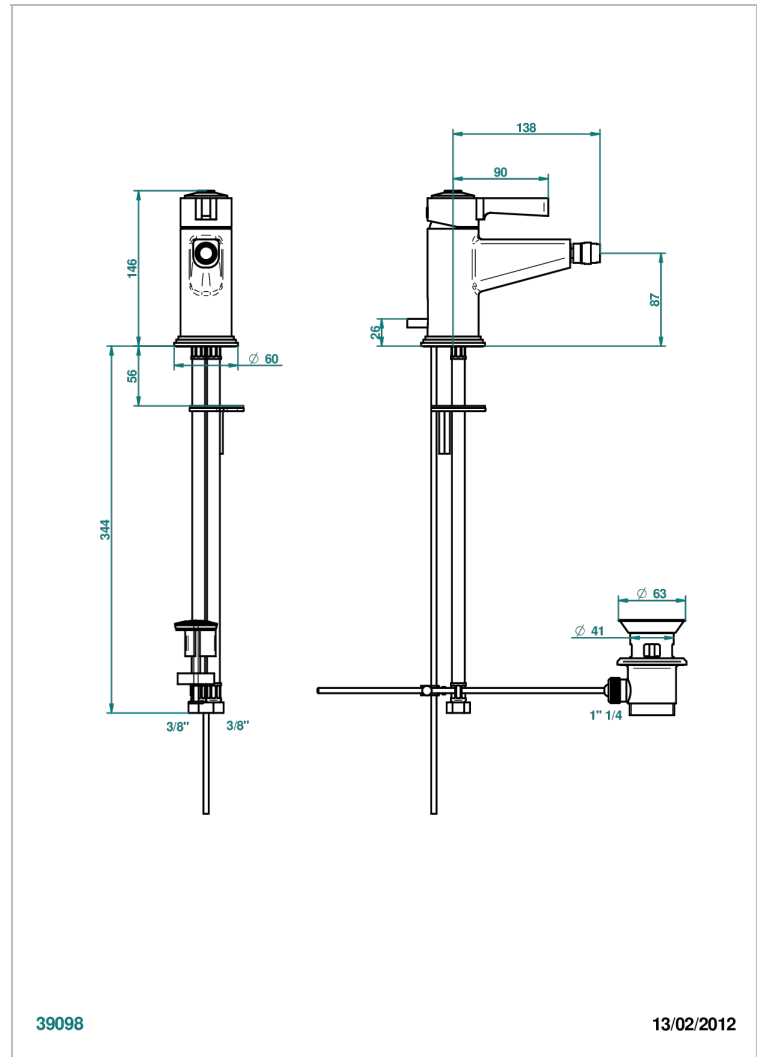

FRIVOLE WITH LEVER

G2S-6504

Single lever bidet mixer with waste

THG[®]
PARIS

CHARACTERISTIC

- ACS : 19ACCLY246

STANDARDS

TECHNICAL SPECS

- Recommandé : 3 bars (max. 5 bars) - Advised : 43,5 psi (max. 72 psi)
- 8,3 l/min à 3 bars (2.2 gpm at 43.5 psi)

AVAILABLE FINITIONS

Antique nickel - H28
Black ceram - D30
Blush PVD - H62
Brass color PVD - H49
Brown bronze color PVD - F33
Gold color PVD - H52